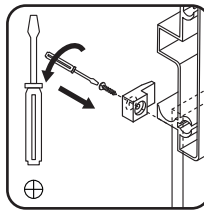

11

23

26

27

14

19

21

11

20

23

27

14

19

21