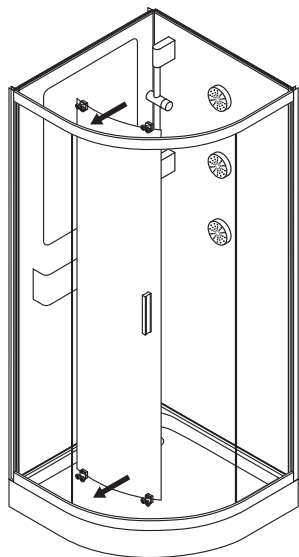

AM · PM

LIKE

W80C-019-090MTA64

ENG · RUS

Installation instructions

- Installation of item should be carried out only by qualified personnel, following the instructions of this guidance.
- Assembly is carried out by two persons.
- Please, check for presence of all details after unpacking. Glass panels must be transported vertically.
- Please, lean glass panels vertically against the wall during assembly of other parts.
- It is expressly prohibited to tap upon corners of glass panels.

AM·PM

Like
W80C-019-090MTA64

ENG Shower cabin

RUS Душевая кабина

01	Roof	Купол	×1
02	Rear glass (with mirror)	Стекло заднее (с зеркалом)	×1
03	Rear glass (with injectors)	Стекло заднее (с форсунками)	×1
04	Shelf (with fastening kit)	Полка (с комплектом крепежа)	×1
05	Hand shower	Лейка ручная	×1
06	Stand shower	Стойка душевая	×1
07	Nozzle massage	Форсунка массажная	×3
08	Hose shower	Шланг душевой	×1
09	Siphon with gofrey	Сифон с гофрой	×1

a - форсунки
 b - ручн. душ
 c - верх. душ
 d - хол. вода
 e - гор. вода

a - jets
 b - hand shower
 c - head shower

d - cold water
 e - hot water

6

16

22

25

17