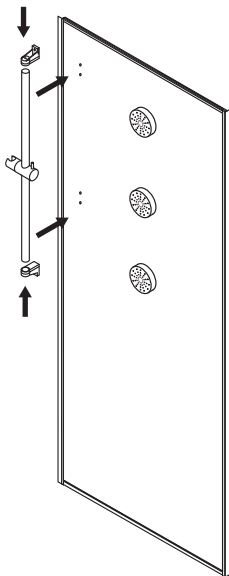

4

5

8

a - форсунки
b - ручн. душ
c - верх. душ
d - хол. вода
e - гор. вода

a - jets
b - hand shower
c - head shower

d - cold water
e - hot water

6