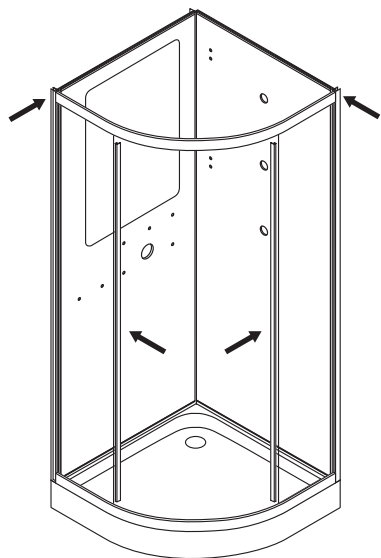

AM · PM

LIKE

W80C-019-090MTA64

ENG · RUS

Installation instructions

- Installation of item should be carried out only by qualified personnel, following the instructions of this guidance.
- Assembly is carried out by two persons.
- Please, check for presence of all details after unpacking. Glass panels must be transported vertically.
- Please, lean glass panels vertically against the wall during assembly of other parts.
- It is expressly prohibited to tap upon corners of glass panels.

20

23

27

14

19

21

19

16