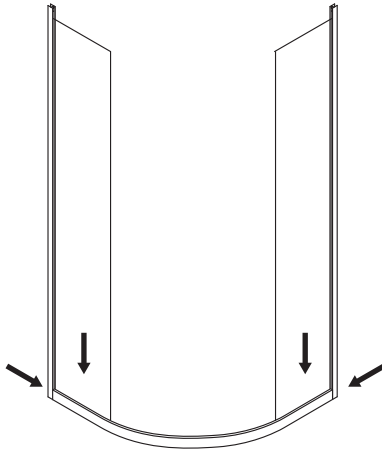

19	Screw 3,9x9,5	Саморез 3,9x9,5	×30
20	Hor. profile (top)	Профиль гор. (верх.)	×1
21	Glass flat 5x1855x314mm	Стекло плоское 5x1855x314мм	×2
22	Glass bent 5x1900x384mm	Стекло гнутое 5x1900x384мм	×2
23	Vert. profiles (left)	Профиль верт.(лев.)	×1
24	Seal scalloping 1855mm	Уплотнитель гребешковый стекла 1855мм	×2
25	Lower roller	Ролик нижний	×4
26	Hor. profile (bottom)	Профиль гор.(нижн.)	×1
27	Vert. profile (right)	Профиль верт. (прав.)	×1

*flexible eyeliner for connection to the water supply outlets is not included in the delivery set and is bought by the customer separately, depending on the required length of the eyeliner

9 10

2 3

2 3 19