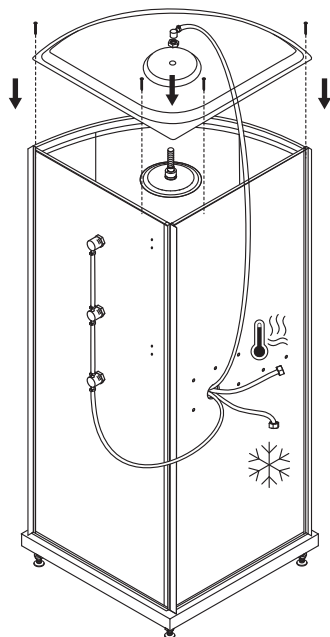

AM · PM

LIKE

W80C-019-090MTA64

ENG · RUS

Installation instructions

- Installation of item should be carried out only by qualified personnel, following the instructions of this guidance.
- Assembly is carried out by two persons.
- Please, check for presence of all details after unpacking. Glass panels must be transported vertically.
- Please, lean glass panels vertically against the wall during assembly of other parts.
- It is expressly prohibited to tap upon corners of glass panels.

19	Screw 3,9x9,5	Саморез 3,9x9,5	×30
20	Hor. profile (top)	Профиль гор. (верх.)	×1
21	Glass flat 5x1855x314mm	Стекло плоское 5x1855x314мм	×2
22	Glass bent 5x1900x384mm	Стекло гнутое 5x1900x384мм	×2
23	Vert. profiles (left)	Профиль верт.(лев.)	×1
24	Seal scalloping 1855mm	Уплотнитель гребешковый стекла 1855мм	×2
25	Lower roller	Ролик нижний	×4
26	Hor. profile (bottom)	Профиль гор.(нижн.)	×1
27	Vert. profile (right)	Профиль верт. (прав.)	×1

*flexible eyeliner for connection to the water supply outlets is not included in the delivery set and is bought by the customer separately, depending on the required length of the eyeliner

9 10

2 3

2 3 19

a - форсунки
 b - ручн. душ
 c - верх. душ
 d - хол. вода
 e - гор. вода

a - jets
 b - hand shower
 c - head shower

d - cold water
 e - hot water

6

16

22

25

17