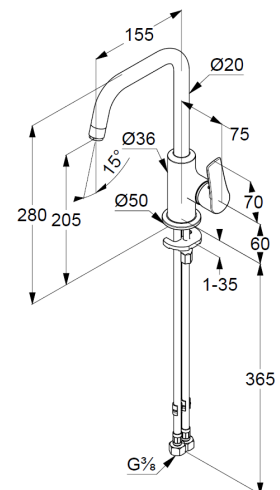

Technical Data

Product: KLUDI PURE&SOLID
single lever basin mixer,
DN 15

Article-Nr.: 340240575

Surface: 05 chrome

Product description

manufacturer KLUDI GmbH & Co. KG
Typ: KLUDI PURE&SOLID
single lever basin mixer,
DN 15/ PN 10
Art. Nr. 340240575
basin mixer
single lever mixer
single hole mounted
solid lever, metal
lateral actuation
Aerator M18 PCA
ceramic cartridge
flow rate at 3 bar = 5 l/ min.
swivel spout (360°)
flexible hoses G 3/8 DVGW approved
rapid installation set

Product Picture

Dimensional drawing

Flow rate diagram

Достоверную информацию уточняйте на santehnica.ru.