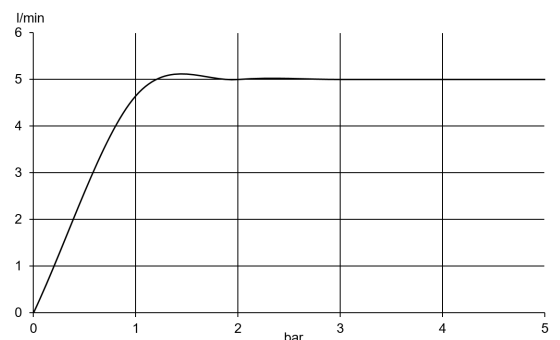

Technical Data

Product: KLUDI PURE&SOLID
single lever basin mixer,
DN 15

Article-Nr.: 340240575

Surface: 05 chrome

Product description

manufacturer KLUDI GmbH & Co. KG
Typ: KLUDI PURE&SOLID
single lever basin mixer,
DN 15/ PN 10
Art. Nr. 340240575
basin mixer
single lever mixer
single hole mounted
solid lever, metal
lateral actuation
Aerator M18 PCA
ceramic cartridge
flow rate at 3 bar = 5 l/ min.
swivel spout (360°)
flexible hoses G 3/8 DVGW approved
rapid installation set

Product Picture

Dimensional drawing

Flow rate diagram

Достоверную информацию уточняйте на santehnica.ru.