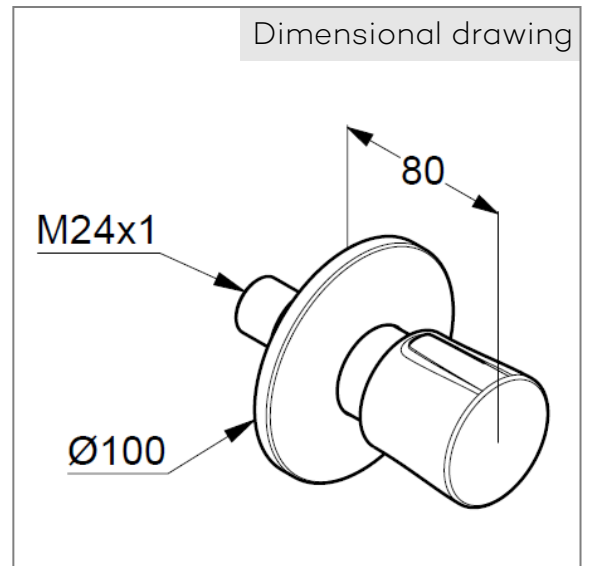

Technical Data

KLUDI BALANCE
concealed valve, trim set

Ref.:
528150575

Finishes:
05 chrome

Product description
Manufacturer KLUDI GmbH & Co. KG
Typ: KLUDI BALANCE
concealed valve, trim set
Ref.: 528150575
concealed valve, trim set
trim set without pre-installation set
pre installation set KLUDI Art. Nr. 53811
cylindricity handle, metal
variable installation depth
with push-on rosette Ø 100 mm

Product picture

Dimensional drawing

Достоверную информацию уточняйте на santehnica.ru.