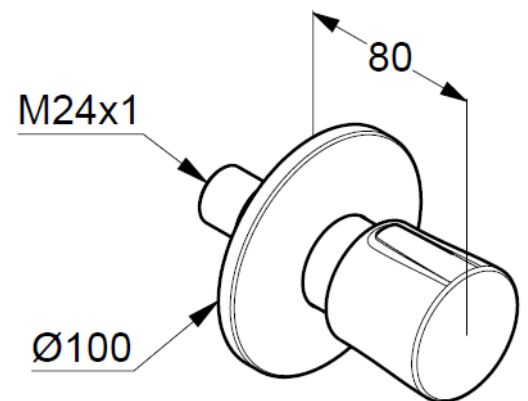

Technical Data

KLUDI BALANCE
three way diverter
trim set

Ref.:
528460575

Finishes:
05 chrome

Product description
Manufacturer KLUDI GmbH & Co. KG
Typ: KLUDI BALANCE
three way diverter
trim set
Ref.: 528460575
three way diverter
trim set without pre-installation set
for pre installation set KLUDI Art. Nr. 29757
cylindricity handle, metal
variable installation depth
with push-on rosette Ø 100 mm

Product picture

Dimensional drawing

Достоверную информацию уточняйте на santehnica.ru.