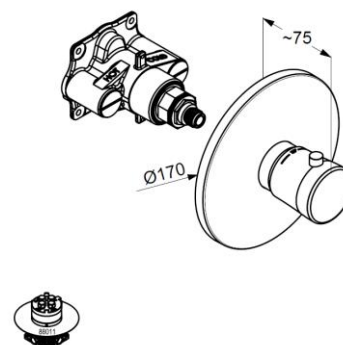

Product: KLUDI Balance concealed thermostatic mixer, trim set with functional unit

Ref.: 527290575

Product description

concealed thermostatic mixer
 trim set with functional unit
 without shut-off valve
 hot water safety device 38 °C
 without pre-installation set
 KLUDI FLEXX.BOXX item no. 88011

Finishes:
 05 chrome

Product picture

Advertisement

concealed thermostatic mixer, manufacturer KLUDI GmbH & Co. KG,

KLUDI Balance item no. 527290575

type: concealed thermostatic mixer trim set with functional unit THM for pre-installation set KLUDI FLEXX.BOXX DN 20 item no. 88011, without shut-off valve, handle chrome plated metal, cover plate chrome plated plastic, temperature control handle with hot water safety device 38°C, flow rate 40 l/min at 3 bar, functional unit made of dezincification resistant brass, Suitable for pre-installation set KLUDI FLEXX.BOXX DN 20 item no. 88011, not included.

Dimensional drawing

Flow rate diagram

Достоверную информацию уточняйте на santehnica.ru.