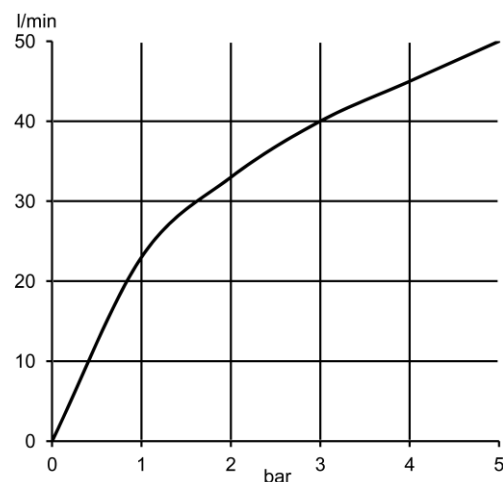

Finishes:
 05 chrome

Product picture

Advertisement

concealed thermostatic mixer, manufacturer KLUDI GmbH & Co. KG,

KLUDI Balance item no. 527290575

type: concealed thermostatic mixer trim set with functional unit THM for pre-installation set KLUDI FLEXX.BOXX DN 20 item no. 88011, without shut-off valve, handle chrome plated metal, cover plate chrome plated plastic, temperature control handle with hot water safety device 38°C, flow rate 40 l/min at 3 bar, functional unit made of dezincification resistant brass, Suitable for pre-installation set KLUDI FLEXX.BOXX DN 20 item no. 88011, not included.

Dimensional drawing

Flow rate diagram

Достоверную информацию уточняйте на santehnica.ru.