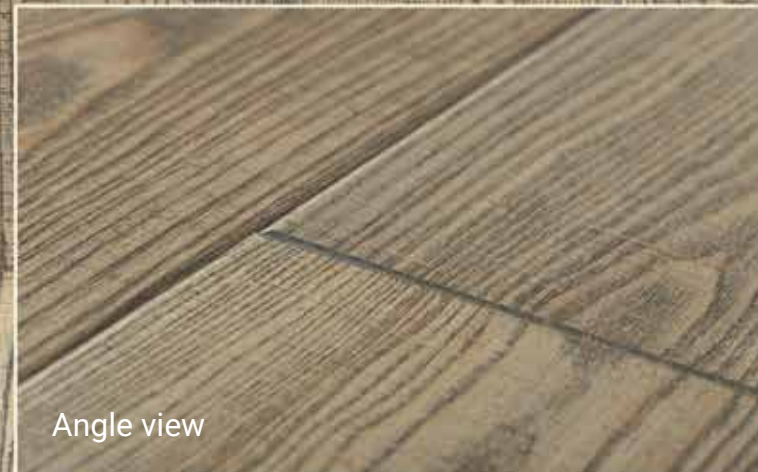

Tango Vintage Bordeaux Бордо

550129003 / 2215x164x14 mm

Brushed

4 Side bevel

Saw mark

Colored

Color variation

**Knots
&
Sapwood**

not applicable
due to surface
treatment and/or
staining

Ash

Wood grading does not
affect visual appearance
of this product, due to
chosen surface treatment.

Angle view