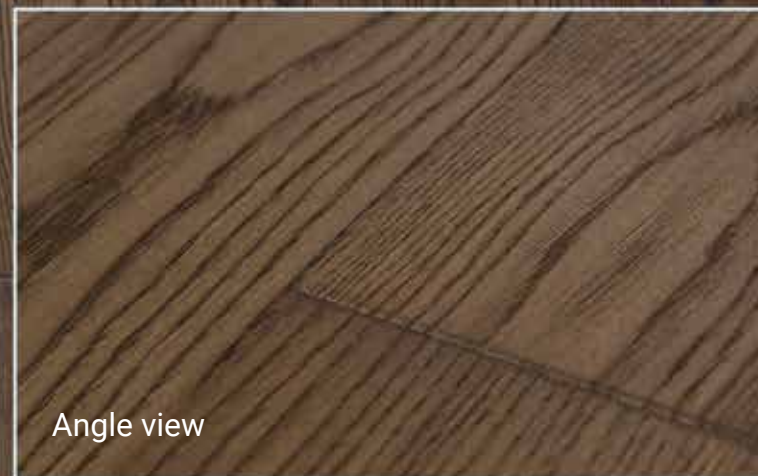

Colored

Brushed

4 Side bevel

Color variation

Knots

Sapwood

not applicable
due to surface
treatment and/or
staining

UNI Nature + UNI Rustic