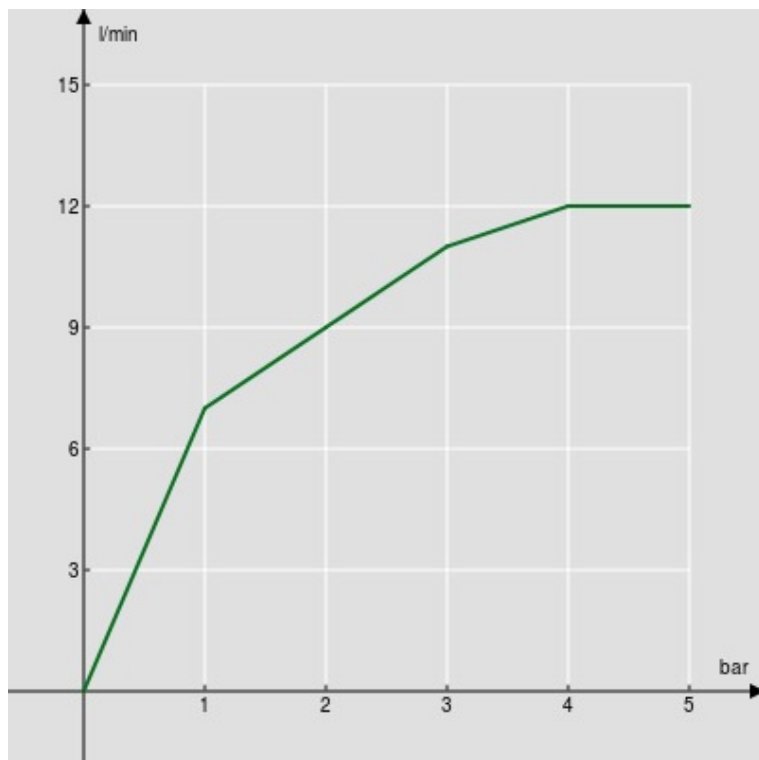

SPECIFICATIONS

Shower set

Diamond smoke PVD

Adjustable hand shower support

3-jet hand shower and 150 cm hose

Packaging: 24 x 25 x 8 cm / 0,0048 m³ / 0,4 kg

FLOW RATE DIAGRAM: HOT/COLD WATER

— Hand shower

FLOW RATE DIAGRAM: MIXED WATER

— Hand shower

Достоверную информацию уточняйте на santehnica.ru.