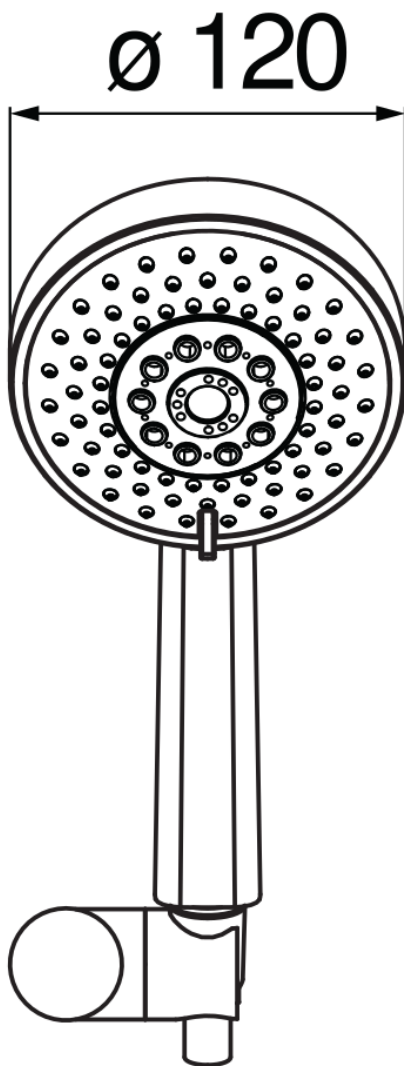

SPECIFICATIONS

Shower set

Diamond smoke PVD

Adjustable hand shower support

3-jet hand shower and 150 cm hose

Packaging: 24 x 25 x 8 cm / 0,0048 m³ / 0,4 kg

FLOW RATE DIAGRAM: HOT/COLD WATER

— Hand shower

FLOW RATE DIAGRAM: MIXED WATER

— Hand shower

Достоверную информацию уточняйте на santehnica.ru.