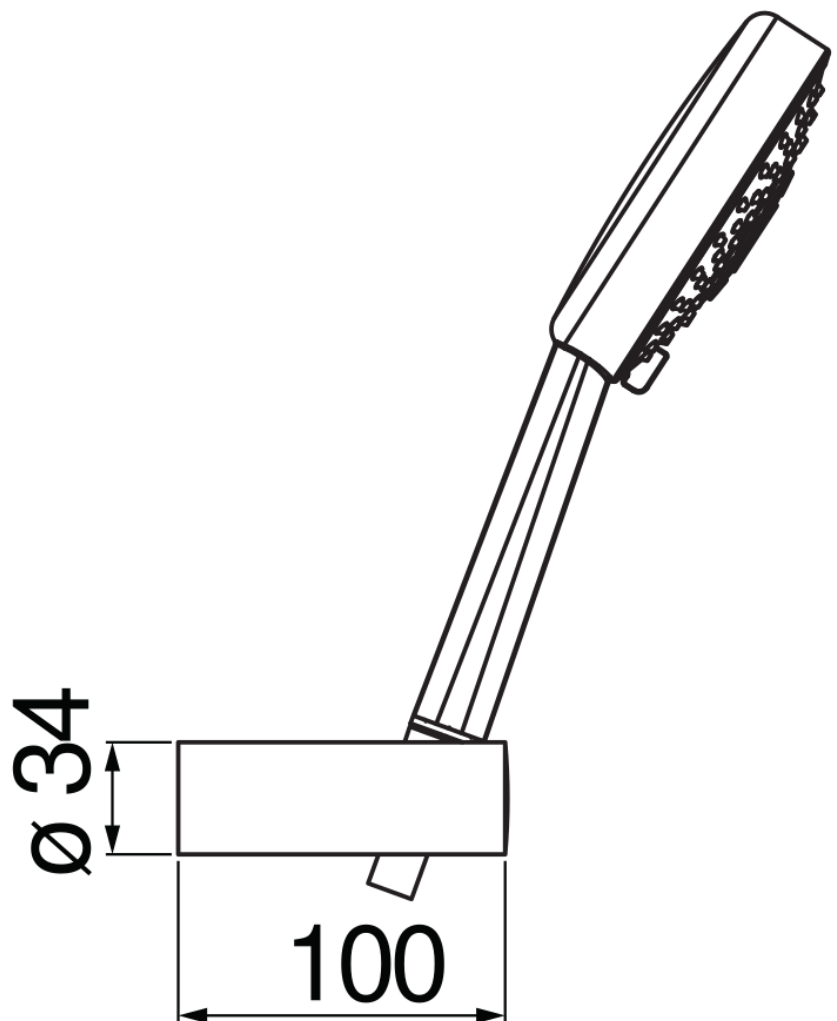

SPECIFICATIONS

Shower set

Diamond smoke PVD

Adjustable hand shower support

3-jet hand shower and 150 cm hose

Packaging: 24 x 25 x 8 cm / 0,0048 m³ / 0,4 kg

FLOW RATE DIAGRAM: HOT/COLD WATER

— Hand shower

FLOW RATE DIAGRAM: MIXED WATER

— Hand shower

Достоверную информацию уточняйте на santehnica.ru.