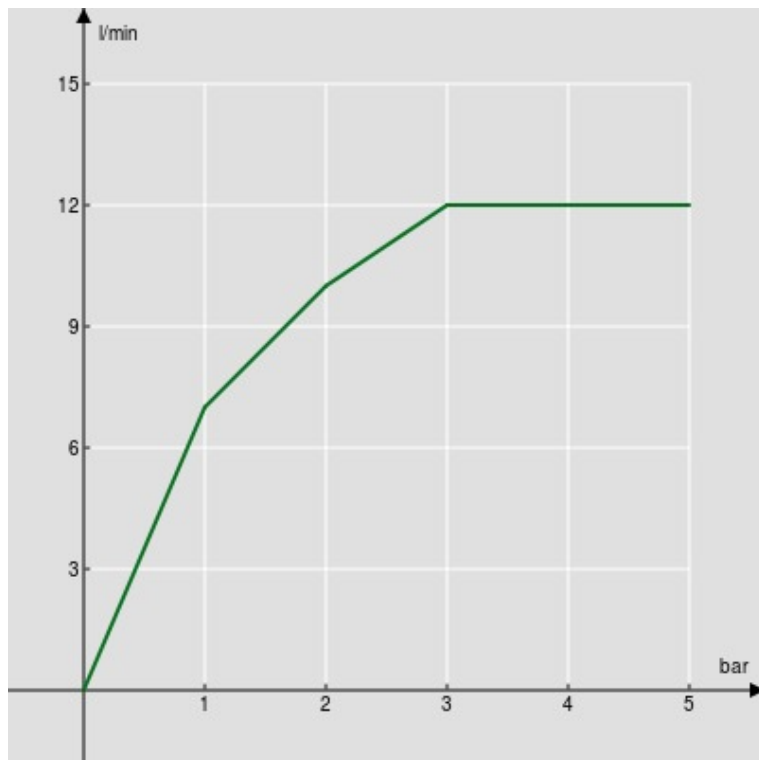

SPECIFICATIONS

Shower set

Diamond smoke PVD

Adjustable hand shower support

3-jet hand shower and 150 cm hose

Packaging: 24 x 25 x 8 cm / 0,0048 m³ / 0,4 kg

FLOW RATE DIAGRAM: HOT/COLD WATER

— Hand shower

FLOW RATE DIAGRAM: MIXED WATER

— Hand shower

Достоверную информацию уточняйте на santehnica.ru.