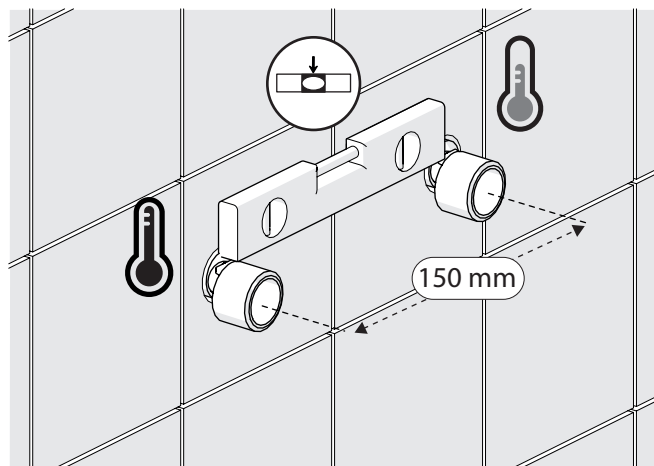

Not included / Non incluso / Non Inclus / Nie zawarty / No incluido / Nao incluido

1

SOLO SE124110
ONLY

2

(A)

3

4

(B)

5

(C)