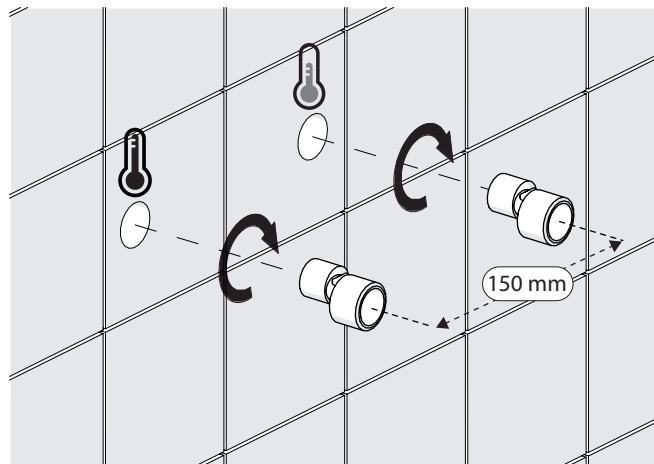

Not included / Non incluso / Non Inclus / Nie zawarty / No incluido / Nao incluido

1

SOLO SE124110
ONLY

2

(A)

3

4

(B)

5

(C)