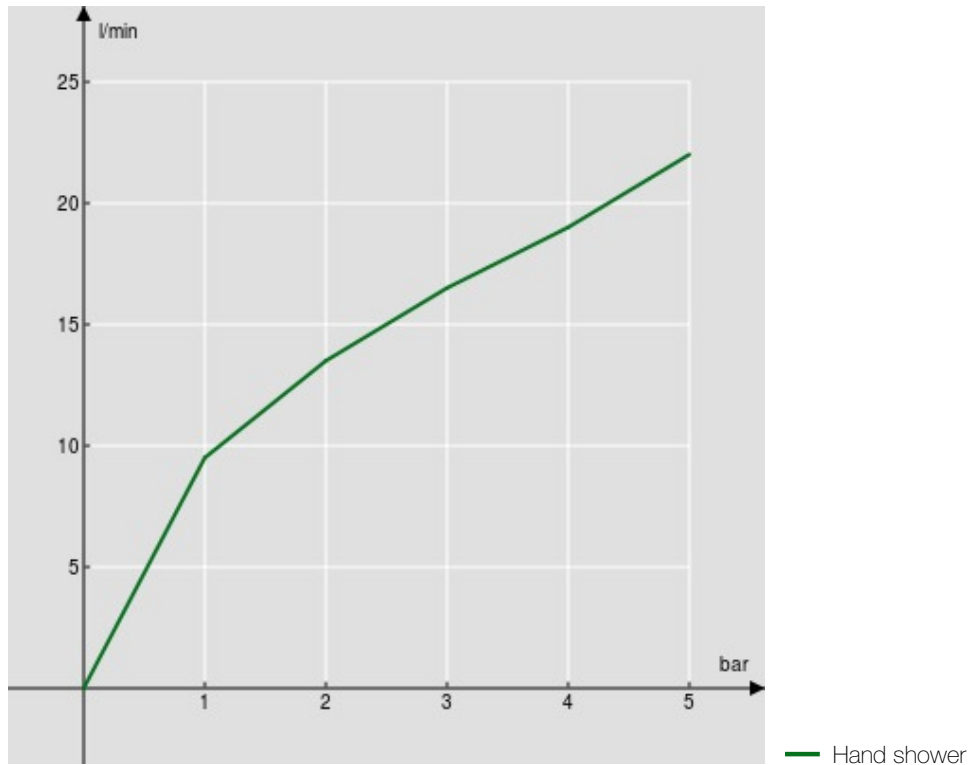

SPECIFICATIONS

Shower set

Diamond smoke PVD

Adjustable hand shower support

Single jet hand shower and 150 cm hose

Packaging: 24 x 25 x 8 cm / 0,0048 m³ / 0,64 kg

FLOW RATE DIAGRAM: HOT/COLD WATER

Достоверную информацию уточняйте на santehnica.ru.