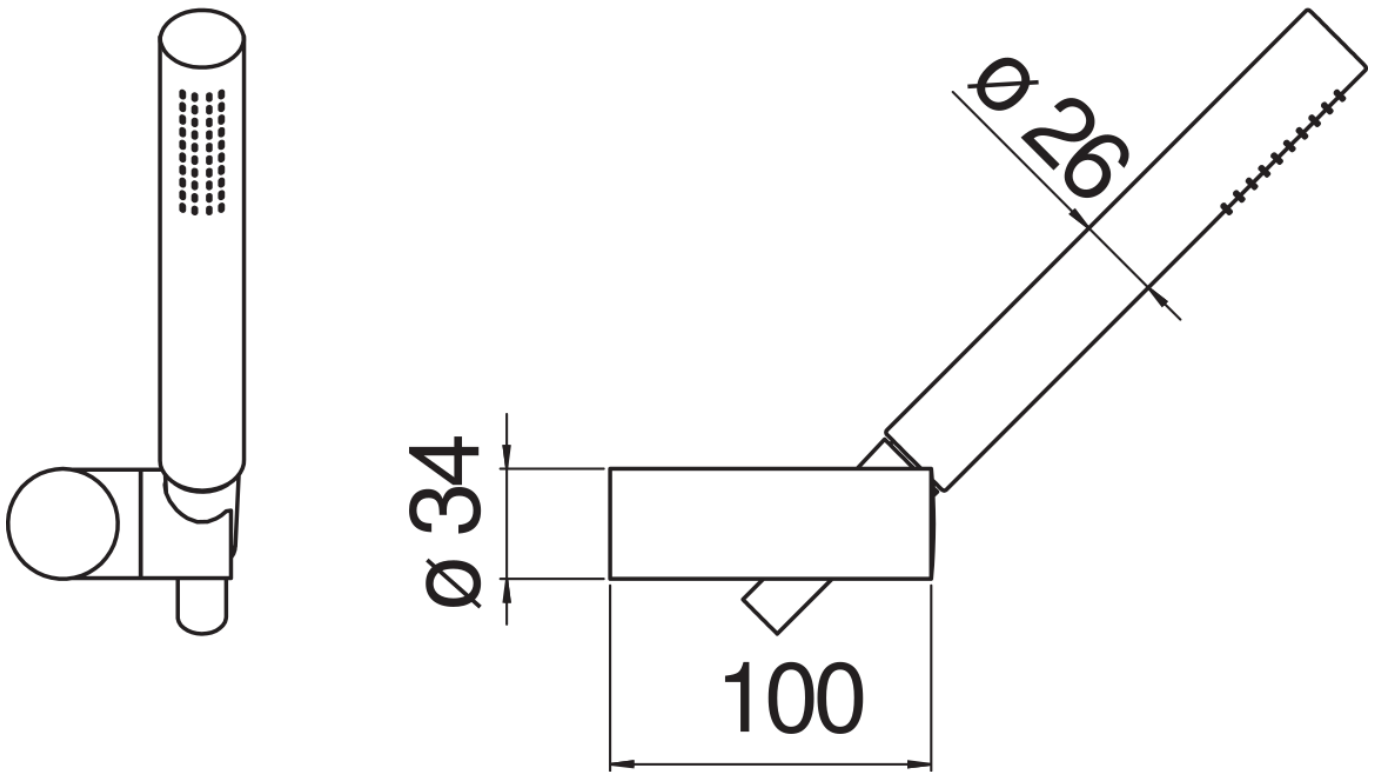

SPECIFICATIONS

Shower set

Diamond smoke PVD

Adjustable hand shower support

Single jet hand shower and 150 cm hose

Packaging: 24 x 25 x 8 cm / 0,0048 m³ / 0,64 kg

FLOW RATE DIAGRAM: HOT/COLD WATER

Достоверную информацию уточняйте на santehnica.ru.