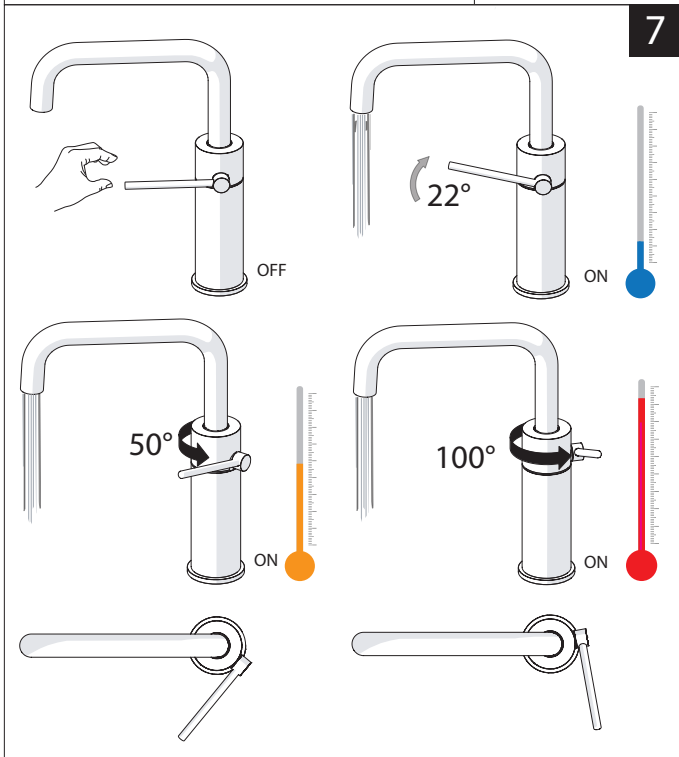

6

NOBILIS

VELIS

www.nobili.it

7

8

PRIMA DI INIZIARE / BEFORE STARTING

PULIZIA / CLEANING

IISTRVE125118#--STD

REV0.06/2020