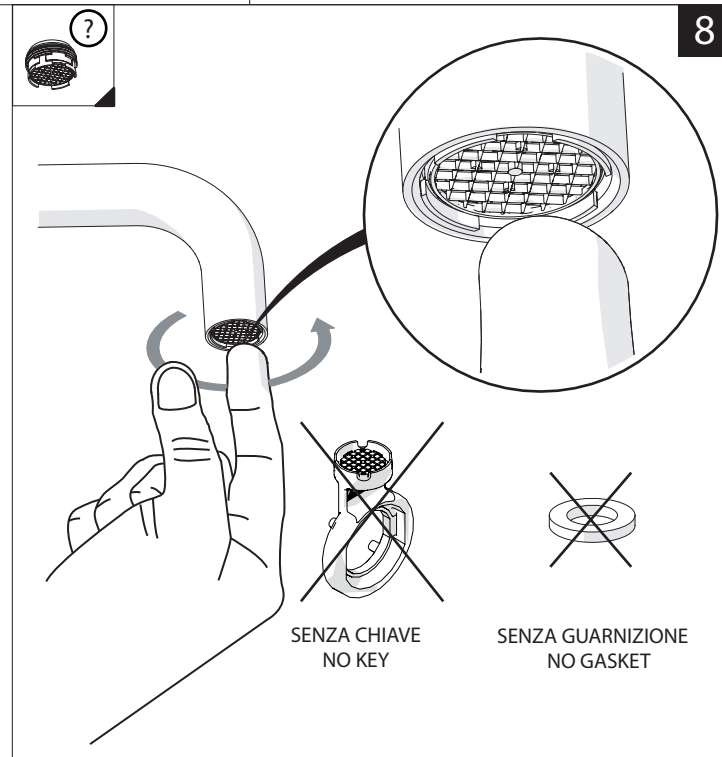

6

NOBILIS

VELIS

www.nobili.it

7

8

PRIMA DI INIZIARE / BEFORE STARTING

PULIZIA / CLEANING

IISTRVE125118#--STD

REV0.06/2020