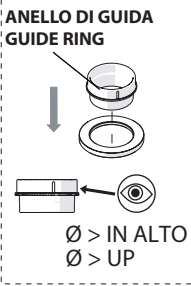

Not included / Non incluso / Non Inclus / Nie zawarty/ No incluido / Nao incluido

1

SOLO PER / ONLY FOR
VE125118/2-VE125128/2
VE125148/2-VE125168/2
SCARICO INIVERSALE SKIP-UP
UNIVERSAL WASTE

Ø 33.5/35 mm