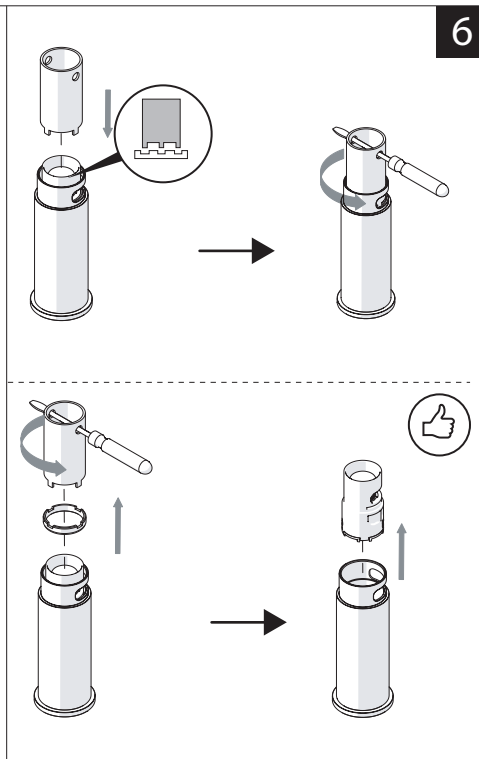

Not included / Non incluso / Non Inclus / Nie zawarty/ No incluido / Nao incluido

1

SOLO PER / ONLY FOR
VE125118/2-VE125128/2
VE125148/2-VE125168/2
SCARICO INIVERSALE SKIP-UP
UNIVERSAL WASTE

Ø 33.5/35 mm