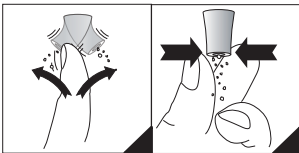

Extract the limiter and put it in correct  
position to limit temperature

**ECO**

ON 50%

ON 100%

  
 PULIZIA / CLEANING / LIMPIEZA / NETTOYAGE / PUTZEN

ASCIUGARE BENE SEMPRE  
 DRY ALWAYS ALWAYS  
 SECO SIEMPRE SIEMPRE  
 TOUJOURS SECHER  
 TROCKEN IMMER IMMER