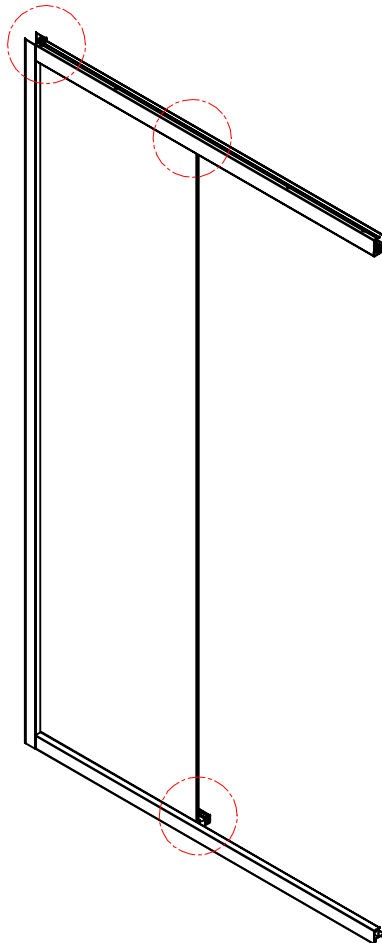

Note: Safety glass can not be re-worked.

■ Installation

Please read these instructions carefully before start of installation.

The wall post has up to 20mm of adjustment for out of true wall situations.

Ensure that the shower tray is fitted level and that after assembly of enclosure there is a full and continuous bead of sealant between the top of the shower tray and the tile joint.

① x 2	② x 8 ST4X20	③ x 12	④ x 1	⑤ x 6 φ6X30	⑥ x 8 ST4X12	⑦ x 12
⑧ x 6 ST4X30	⑨ x 1	⑩ x 1	⑪ x 1	⑫ x 1	⑬ x 1	⑭ x 2
⑮ x 2	⑯ x 1	⑰ x 1	⑱ x 1	⑲ x 1	⑳ x 1	㉑ x 1
㉒ x 1	㉓ x 1	㉔ x 1	x 2 M4X30	x 3 BS-2,5/4/5		

This product is heavy and will require two people to install.

L=533(120)/583(130)/633(140)/683(150)

This product is heavy and will require two people to install.

This product is heavy and will require two people to install.

This product is heavy and will require two people to install.