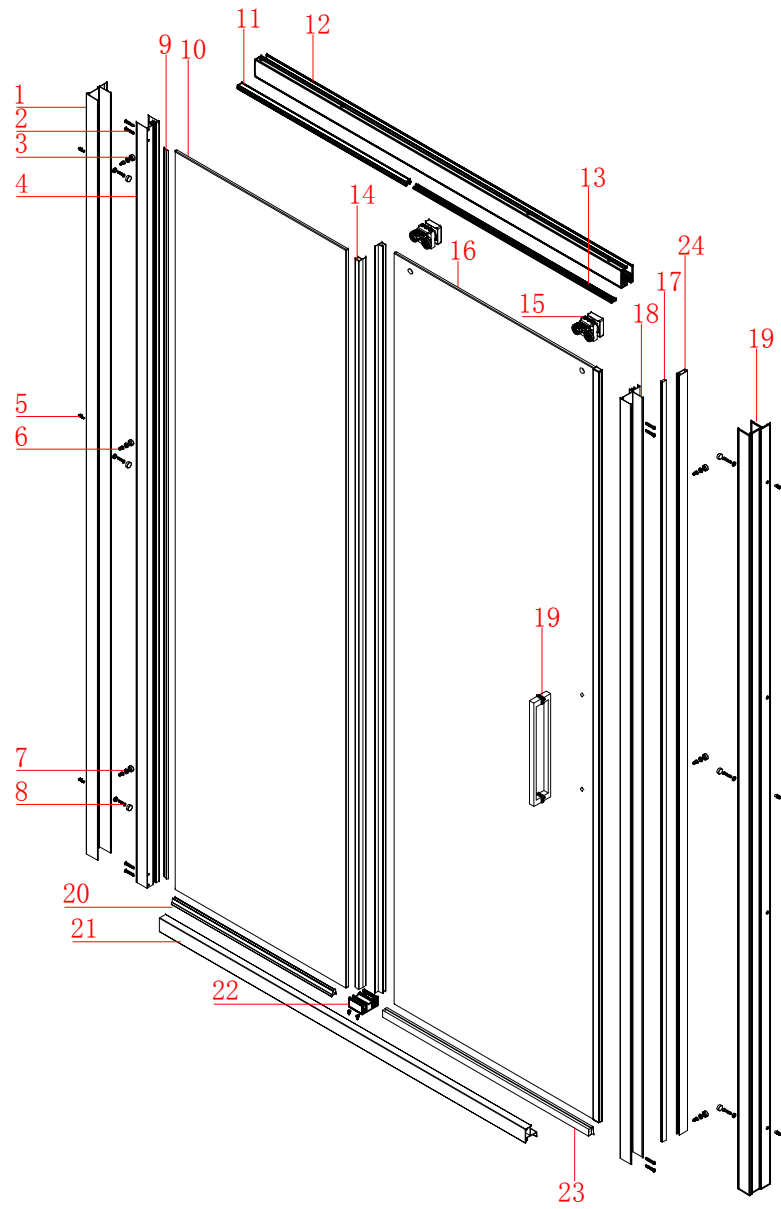

Note: Safety glass can not be re-worked.

■ Installation

Please read these instructions carefully before start of installation.

The wall post has up to 20mm of adjustment for out of true wall situations.

Ensure that the shower tray is fitted level and that after assembly of enclosure there is a full and continuous bead of sealant between the top of the shower tray and the tile joint.

① x 2	② x 8 ST4X20	③ x 12	④ x 1	⑤ x 6 φ6X30	⑥ x 8 ST4X12	⑦ x 12
⑧ x 6 ST4X30	⑨ x 1	⑩ x 1	⑪ x 1	⑫ x 1	⑬ x 1	⑭ x 2
⑮ x 2	⑯ x 1	⑰ x 1	⑱ x 1	⑲ x 1	⑳ x 1	㉑ x 1
㉒ x 1	㉓ x 1	㉔ x 1	x 2 M4X30	x 3 BS-2,5/4/5		

This product is heavy and will require two people to install.