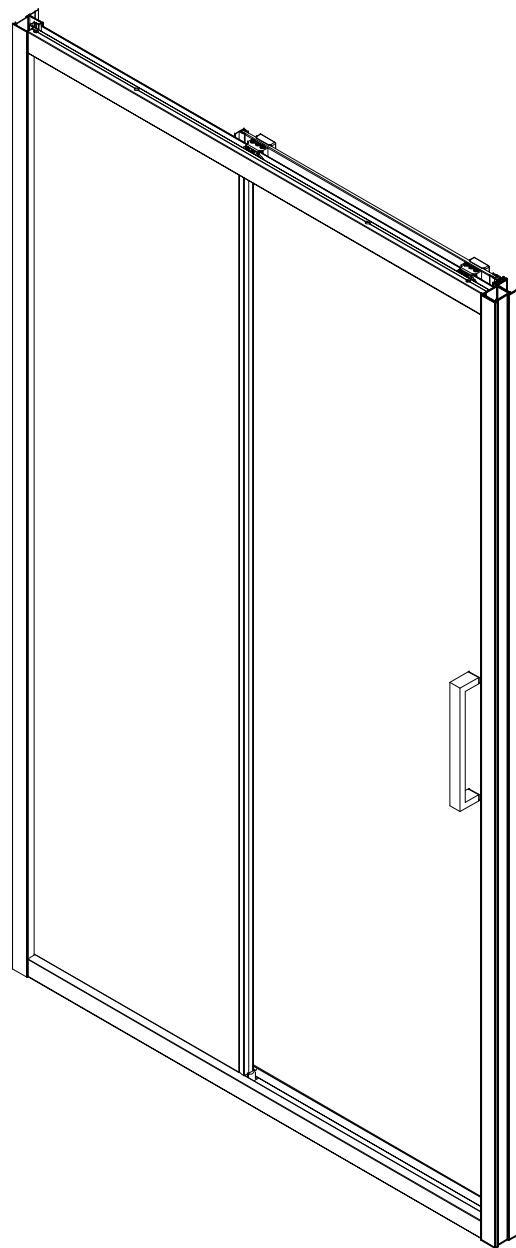

CEZARES

Side panel

Installation instructions
(For LUX-SOFT-BF-I)

■ General Information

Please inspect the product immediately upon receipt for transit damage, missing packs/parts or manufacturing fault. Damage reported later cannot be accepted. Please handle the product with care avoiding knocks and shock loading to all sides and edges of the glass.

Note: Safety glass can not be re-worked.

■ Installation

Please read these instructions carefully before start of installation.

The wall post has up to 20mm of adjustment for out of true wall situations.

Ensure that the shower tray is fitted level and that after assembly of enclosure there is a full and continuous bead of sealant between the top of the shower tray and the tile joint.