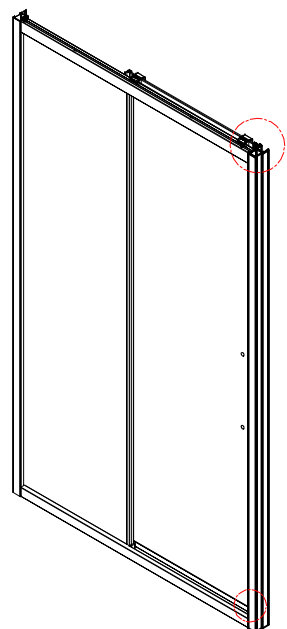

Note: Safety glass can not be re-worked.

■ Installation

Please read these instructions carefully before start of installation.

The wall post has up to 20mm of adjustment for out of true wall situations.

Ensure that the shower tray is fitted level and that after assembly of enclosure there is a full and continuous bead of sealant between the top of the shower tray and the tile joint.

① x 2	② x 8 ST4X20	③ x 12	④ x 1	⑤ x 6 φ6X30	⑥ x 8 ST4X12	⑦ x 12
⑧ x 6 ST4X30	⑨ x 1	⑩ x 1	⑪ x 1	⑫ x 1	⑬ x 1	⑭ x 2
⑮ x 2	⑯ x 1	⑰ x 1	⑱ x 1	⑲ x 1	⑳ x 1	㉑ x 1
㉒ x 1	㉓ x 1	㉔ x 1	x 2 M4X30	x 3 BS-2,5/4/5		

This product is heavy and will require two people to install.

L=533(120)/583(130)/633(140)/683(150)

This product is heavy and will require two people to install.

This product is heavy and will require two people to install.

This product is heavy and will require two people to install.