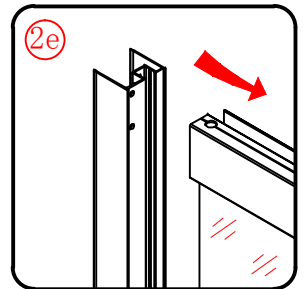

This product is heavy and will require two people to install.