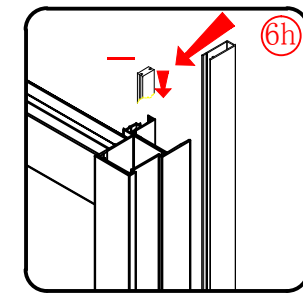

Note: Safety glass can not be re-worked.

■ Installation

Please read these instructions carefully before start of installation.

The wall post has up to 20mm of adjustment for out of true wall situations.

Ensure that the shower tray is fitted level and that after assembly of enclosure there is a full and continuous bead of sealant between the top of the shower tray and the tile joint.

① x 2	② x 8 ST4X20	③ x 12	④ x 1	⑤ x 6 φ6X30	⑥ x 8 ST4X12	⑦ x 12
⑧ x 6 ST4X30	⑨ x 1	⑩ x 1	⑪ x 1	⑫ x 1	⑬ x 1	⑭ x 2
⑮ x 2	⑯ x 1	⑰ x 1	⑱ x 1	⑲ x 1	⑳ x 1	㉑ x 1
㉒ x 1	㉓ x 1	㉔ x 1	x 2 M4X30	x 3 BS-2,5/4/5		

This product is heavy and will require two people to install.

L=533(120)/583(130)/633(140)/683(150)

This product is heavy and will require two people to install.

This product is heavy and will require two people to install.

This product is heavy and will require two people to install.