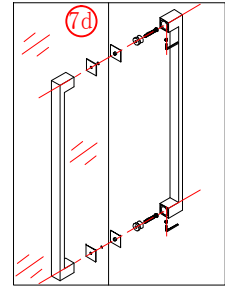

Note: Safety glass can not be re-worked.

■ Installation

Please read these instructions carefully before start of installation.

The wall post has up to 20mm of adjustment for out of true wall situations.

Ensure that the shower tray is fitted level and that after assembly of enclosure there is a full and continuous bead of sealant between the top of the shower tray and the tile joint.

① x 2	② x 8 ST4X20	③ x 12	④ x 1	⑤ x 6 φ6X30	⑥ x 8 ST4X12	⑦ x 12
⑧ x 6 ST4X30	⑨ x 1	⑩ x 1	⑪ x 1	⑫ x 1	⑬ x 1	⑭ x 2
⑮ x 2	⑯ x 1	⑰ x 1	⑱ x 1	⑲ x 1	⑳ x 1	㉑ x 1
㉒ x 1	㉓ x 1	㉔ x 1	x 2 M4X30	x 3 BS-2,5/4/5		

This product is heavy and will require two people to install.

L=533(120)/583(130)/633(140)/683(150)

This product is heavy and will require two people to install.

This product is heavy and will require two people to install.

This product is heavy and will require two people to install.