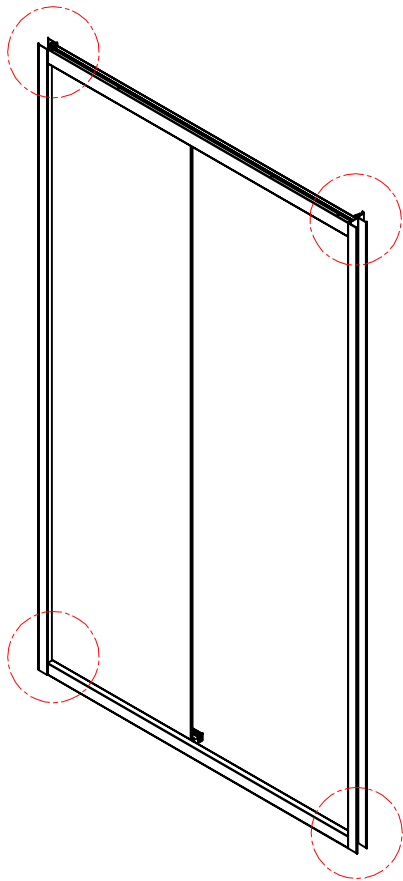

Note: Safety glass can not be re-worked.

■ Installation

Please read these instructions carefully before start of installation.

The wall post has up to 20mm of adjustment for out of true wall situations.

Ensure that the shower tray is fitted level and that after assembly of enclosure there is a full and continuous bead of sealant between the top of the shower tray and the tile joint.

① x 2	② x 8 ST4X20	③ x 12	④ x 1	⑤ x 6 φ6X30	⑥ x 8 ST4X12	⑦ x 12
⑧ x 6 ST4X30	⑨ x 1	⑩ x 1	⑪ x 1	⑫ x 1	⑬ x 1	⑭ x 2
⑮ x 2	⑯ x 1	⑰ x 1	⑱ x 1	⑲ x 1	⑳ x 1	㉑ x 1
㉒ x 1	㉓ x 1	㉔ x 1	x 2 M4X30	x 3 BS-2,5/4/5		

This product is heavy and will require two people to install.

L=533(120)/583(130)/633(140)/683(150)

This product is heavy and will require two people to install.

This product is heavy and will require two people to install.

This product is heavy and will require two people to install.