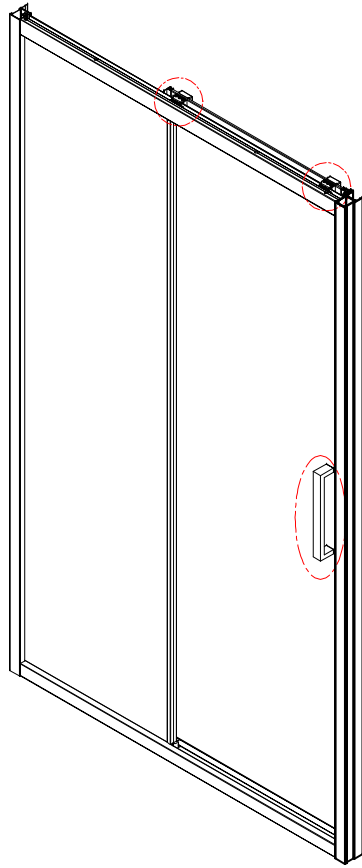

Note: Safety glass can not be re-worked.

■ Installation

Please read these instructions carefully before start of installation.

The wall post has up to 20mm of adjustment for out of true wall situations.

Ensure that the shower tray is fitted level and that after assembly of enclosure there is a full and continuous bead of sealant between the top of the shower tray and the tile joint.

① x 2	② x 8 ST4X20	③ x 12	④ x 1	⑤ x 6 φ6X30	⑥ x 8 ST4X12	⑦ x 12
⑧ x 6 ST4X30	⑨ x 1	⑩ x 1	⑪ x 1	⑫ x 1	⑬ x 1	⑭ x 2
⑮ x 2	⑯ x 1	⑰ x 1	⑱ x 1	⑲ x 1	⑳ x 1	㉑ x 1
㉒ x 1	㉓ x 1	㉔ x 1	x 2 M4X30	x 3 BS-2,5/4/5		

This product is heavy and will require two people to install.

L=533(120)/583(130)/633(140)/683(150)

This product is heavy and will require two people to install.

This product is heavy and will require two people to install.

This product is heavy and will require two people to install.