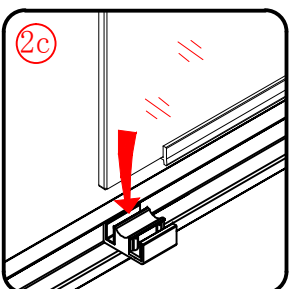

Note: Safety glass can not be re-worked.

■ Installation

Please read these instructions carefully before start of installation.

The wall post has up to 20mm of adjustment for out of true wall situations.

Ensure that the shower tray is fitted level and that after assembly of enclosure there is a full and continuous bead of sealant between the top of the shower tray and the tile joint.

① x 2	② x 8 ST4X20	③ x 12	④ x 1	⑤ x 6 φ6X30	⑥ x 8 ST4X12	⑦ x 12
⑧ x 6 ST4X30	⑨ x 1	⑩ x 1	⑪ x 1	⑫ x 1	⑬ x 1	⑭ x 2
⑮ x 2	⑯ x 1	⑰ x 1	⑱ x 1	⑲ x 1	⑳ x 1	㉑ x 1
㉒ x 1	㉓ x 1	㉔ x 1	x 2 M4X30	x 3 BS-2,5/4/5		

This product is heavy and will require two people to install.

L=533(120)/583(130)/633(140)/683(150)

This product is heavy and will require two people to install.

This product is heavy and will require two people to install.

This product is heavy and will require two people to install.