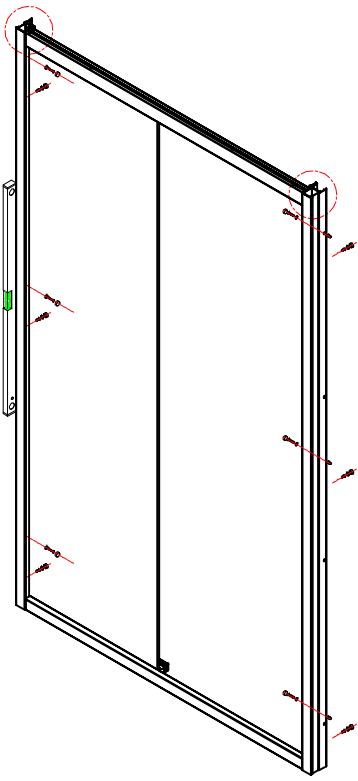

Note: Safety glass can not be re-worked.

■ Installation

Please read these instructions carefully before start of installation.

The wall post has up to 20mm of adjustment for out of true wall situations.

Ensure that the shower tray is fitted level and that after assembly of enclosure there is a full and continuous bead of sealant between the top of the shower tray and the tile joint.

① x 2	② x 8 ST4X20	③ x 12	④ x 1	⑤ x 6 φ6X30	⑥ x 8 ST4X12	⑦ x 12
⑧ x 6 ST4X30	⑨ x 1	⑩ x 1	⑪ x 1	⑫ x 1	⑬ x 1	⑭ x 2
⑮ x 2	⑯ x 1	⑰ x 1	⑱ x 1	⑲ x 1	⑳ x 1	㉑ x 1
㉒ x 1	㉓ x 1	㉔ x 1	x 2 M4X30	x 3 BS-2,5/4/5		

This product is heavy and will require two people to install.

L=533(120)/583(130)/633(140)/683(150)

This product is heavy and will require two people to install.

This product is heavy and will require two people to install.

This product is heavy and will require two people to install.