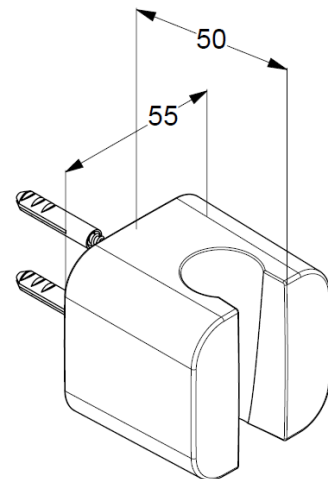

## Technical Data

KLUDI A-QA  
shower hook

Ref.:  
6555105-00

Finishes:  
05 chrome

Product description  
Manufacturer KLUDI GmbH & Co. KG  
Typ: KLUDI A-QA  
shower hook  
Ref.: 6555105-00  
shower hook  
for shower hoses with conical nuts,  
With fixing material  
for rigid wall mounting

Product picture

Dimensional drawing

Достоверную информацию уточняйте на [santehnica.ru](http://santehnica.ru).