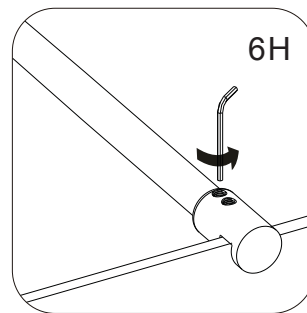

Shower Wall

End Panel

INSTALLATION GUIDE

If you install the product in a way that differs from this manual this will void all guarantees. Before installation check that the product meets all your requirements and is not damaged. By proceeding with installation, you accept the condition of the product. The wall plugs supplied with the installation kit are for use in solid walls. Hollow or 'stud partition' walls will require alternative fixings. Please consult your local hardware supplier for the correct type.

x1

6mm

PH2

Shower Wall

1

2

4

Shower wall

Note: make sure the glass is plumb

End Panel

7