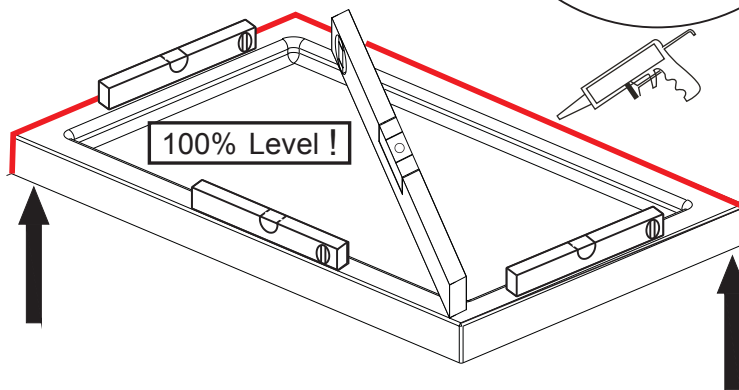

Shower Wall

End Panel

INSTALLATION GUIDE

If you install the product in a way that differs from this manual this will void all guarantees. Before installation check that the product meets all your requirements and is not damaged. By proceeding with installation, you accept the condition of the product. The wall plugs supplied with the installation kit are for use in solid walls. Hollow or 'stud partition' walls will require alternative fixings. Please consult your local hardware supplier for the correct type.

x1

6mm

PH2

Shower Wall

1

2

4

Shower wall