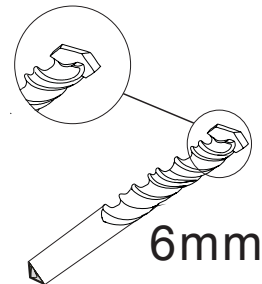

Size	Adjustment
800	775-790
900	875-890
1000	975-990
1100	1075-1090
1200	1175-1190

No.	Qty	Part No.	6	5	SP02SY51
1	1	A04S0028B	7	1	SP0N069B
2	1	A04S0014B	8	1	SP0N068B
3	1	A04S0027B	9	1	SP0N071B
4	5	SP02SP12	10	1	SP0N072
5	3	A	11	1	SP0N070
			12	1	A04S0010B

4x30mm

6x5

4x5

8x1

9x1

10x1

11x1

1x1

x1

6mm

PH2

Shower Wall

1

2

4

Shower wall