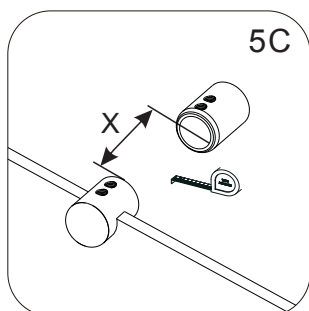

Shower Wall

End Panel

INSTALLATION GUIDE

If you install the product in a way that differs from this manual this will void all guarantees. Before installation check that the product meets all your requirements and is not damaged. By proceeding with installation, you accept the condition of the product. The wall plugs supplied with the installation kit are for use in solid walls. Hollow or 'stud partition' walls will require alternative fixings. Please consult your local hardware supplier for the correct type.

x1

6mm

PH2

Shower Wall

1

2

4

Shower wall