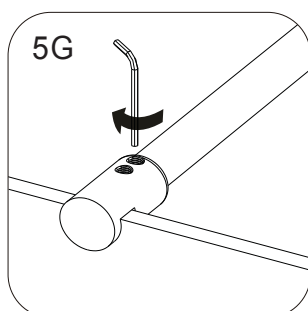

Shower wall

Note: make sure the glass is plumb