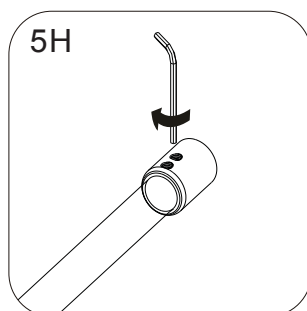

Shower Wall

End Panel

INSTALLATION GUIDE

If you install the product in a way that differs from this manual this will void all guarantees. Before installation check that the product meets all your requirements and is not damaged. By proceeding with installation, you accept the condition of the product. The wall plugs supplied with the installation kit are for use in solid walls. Hollow or 'stud partition' walls will require alternative fixings. Please consult your local hardware supplier for the correct type.

Size	Adjustment
800	775-790
900	875-890
1000	975-990
1100	1075-1090
1200	1175-1190

No.	Qty	Part No.	6	5	SP02SY51
1	1	A04S0028B	7	1	SP0N069B
2	1	A04S0014B	8	1	SP0N068B
3	1	A04S0027B	9	1	SP0N071B
4	5	SP02SP12	10	1	SP0N072
5	3	A	11	1	SP0N070
			12	1	A04S0010B

x1

6mm

PH2

Shower Wall

1

2

4

Shower wall

Note: make sure the glass is plumb

End Panel

7