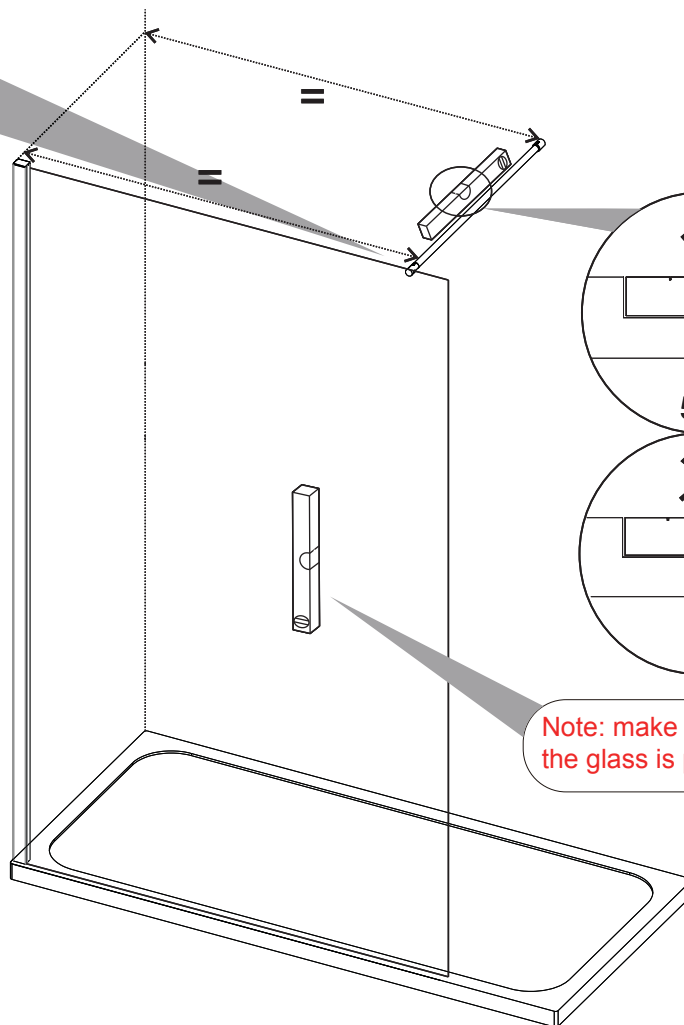

Shower Wall

End Panel

INSTALLATION GUIDE

If you install the product in a way that differs from this manual this will void all guarantees. Before installation check that the product meets all your requirements and is not damaged. By proceeding with installation, you accept the condition of the product. The wall plugs supplied with the installation kit are for use in solid walls. Hollow or 'stud partition' walls will require alternative fixings. Please consult your local hardware supplier for the correct type.

x1

6mm

PH2

Shower Wall

1

2

4

Shower wall

Note: make sure the glass is plumb

End Panel

7