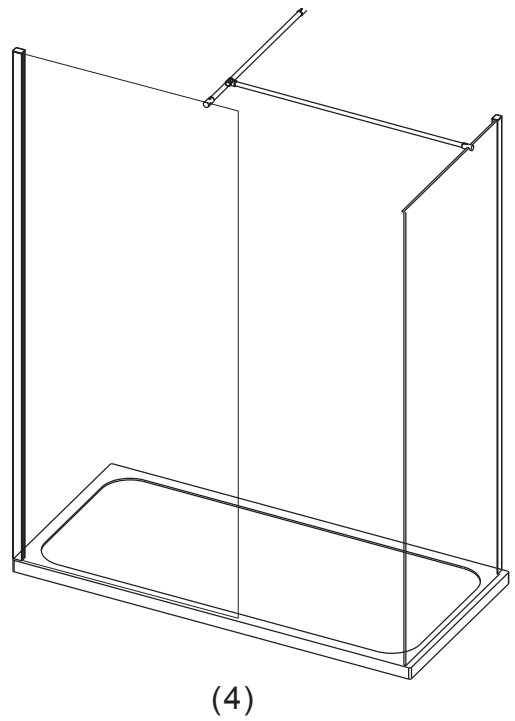

Shower Wall

End Panel

INSTALLATION GUIDE

If you install the product in a way that differs from this manual this will void all guarantees. Before installation check that the product meets all your requirements and is not damaged. By proceeding with installation, you accept the condition of the product. The wall plugs supplied with the installation kit are for use in solid walls. Hollow or 'stud partition' walls will require alternative fixings. Please consult your local hardware supplier for the correct type.

Size	Adjustment
800	775-790
900	875-890
1000	975-990
1100	1075-1090
1200	1175-1190

No.	Qty	Part No.	6	5	SP02SY51
1	1	A04S0028B	7	1	SP0N069B
2	1	A04S0014B	8	1	SP0N068B
3	1	A04S0027B	9	1	SP0N071B
4	5	SP02SP12	10	1	SP0N072
5	3	A	11	1	SP0N070
			12	1	A04S0010B

4x30mm

6x5

4x5

8x1

9x1

10x1

11x1

1x1

x1

6mm

PH2

Shower Wall

1

2

4

Shower wall