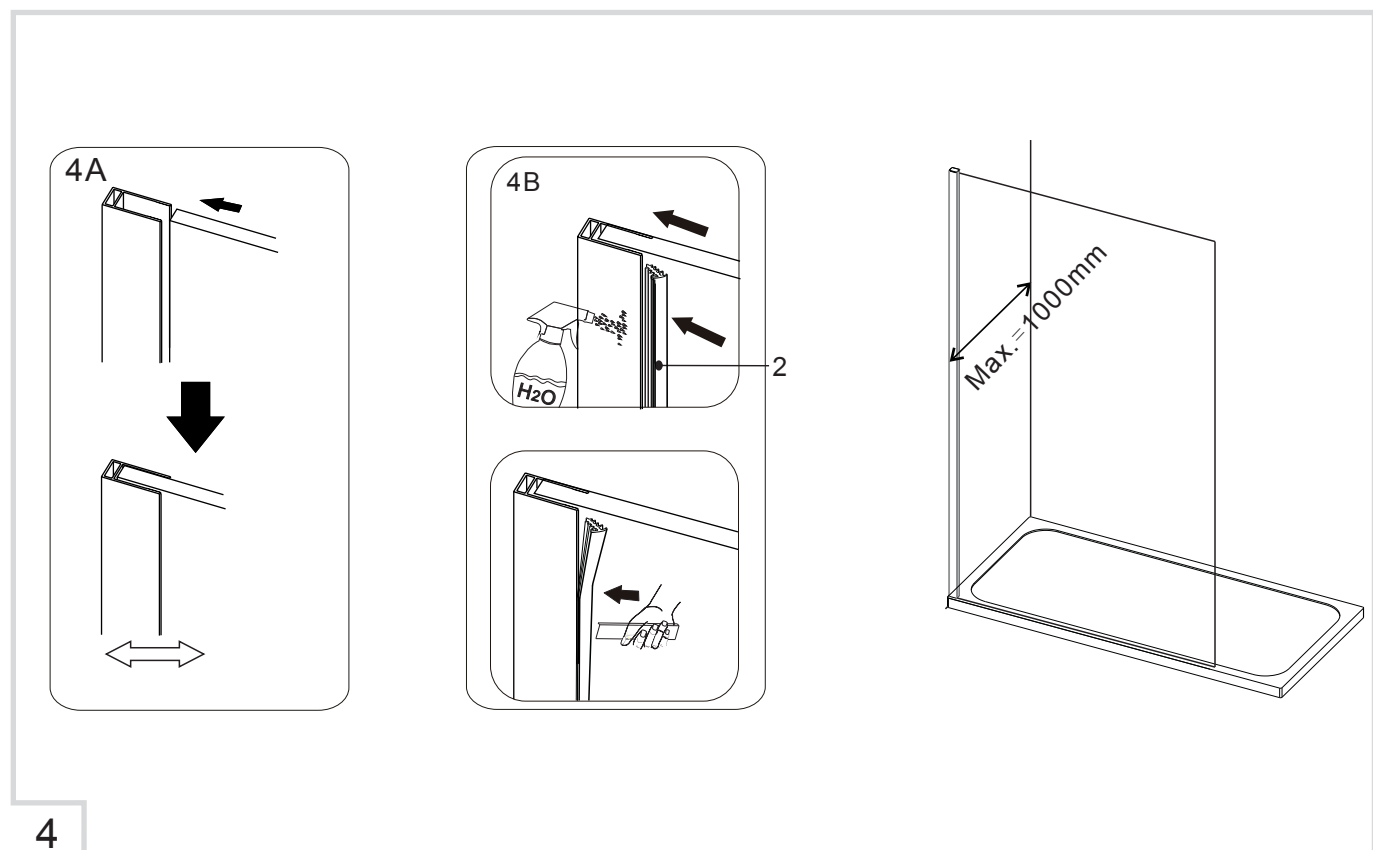

Shower Wall

End Panel

INSTALLATION GUIDE

If you install the product in a way that differs from this manual this will void all guarantees. Before installation check that the product meets all your requirements and is not damaged. By proceeding with installation, you accept the condition of the product. The wall plugs supplied with the installation kit are for use in solid walls. Hollow or 'stud partition' walls will require alternative fixings. Please consult your local hardware supplier for the correct type.

x1

6mm

PH2

Shower Wall

1

2

4

Shower wall

Note: make sure the glass is plumb

End Panel

7