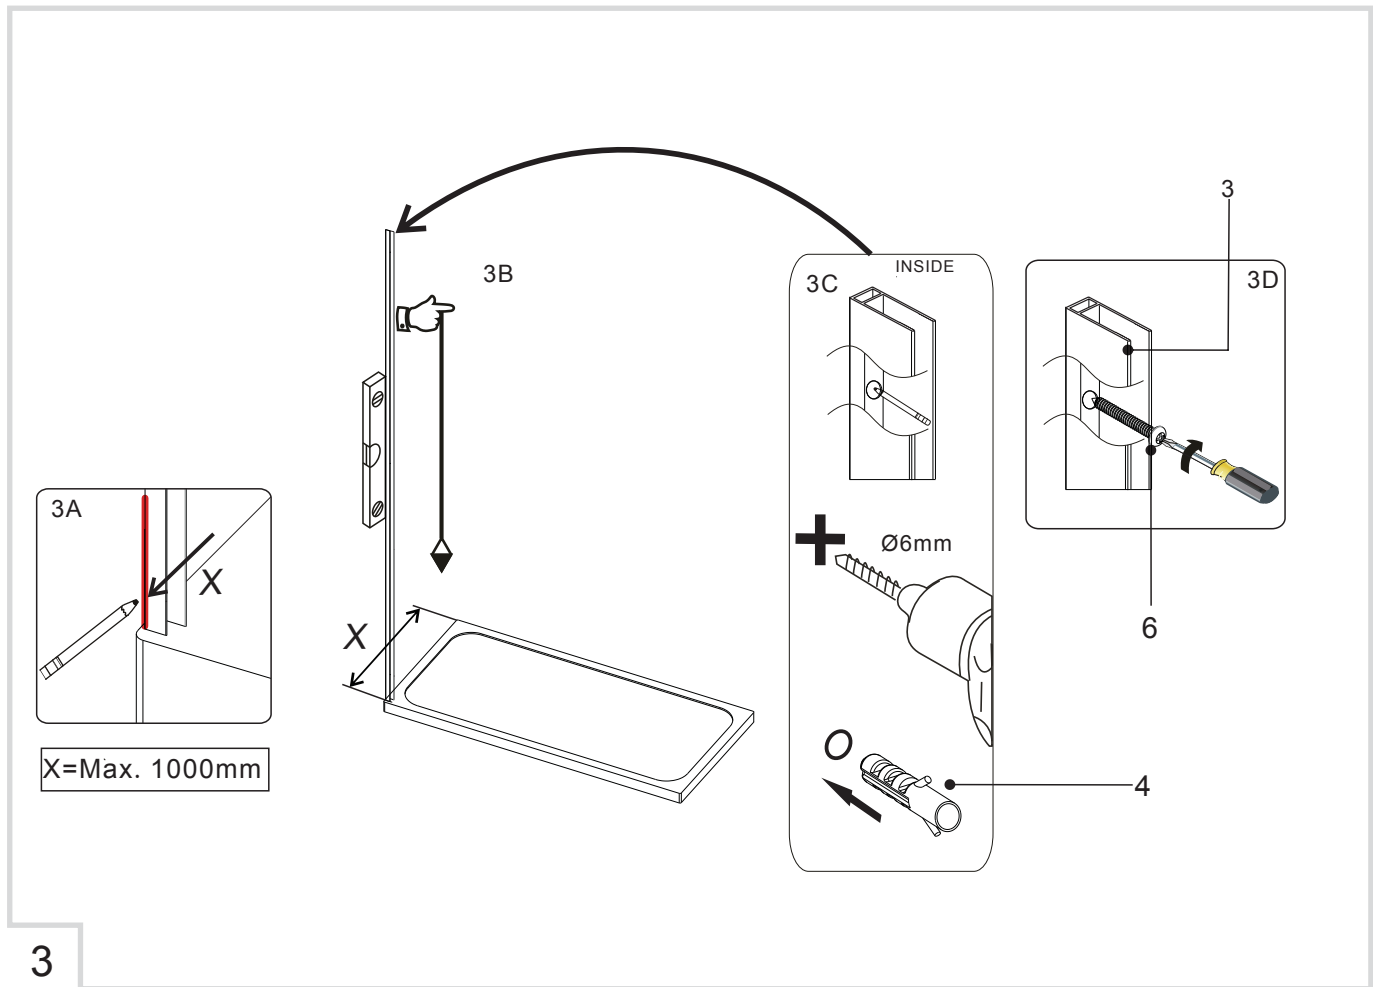

Shower Wall

End Panel

INSTALLATION GUIDE

If you install the product in a way that differs from this manual this will void all guarantees. Before installation check that the product meets all your requirements and is not damaged. By proceeding with installation, you accept the condition of the product. The wall plugs supplied with the installation kit are for use in solid walls. Hollow or 'stud partition' walls will require alternative fixings. Please consult your local hardware supplier for the correct type.

x1

6mm

PH2

Shower Wall

1

2

4

Shower wall

Note: make sure the glass is plumb

End Panel

7