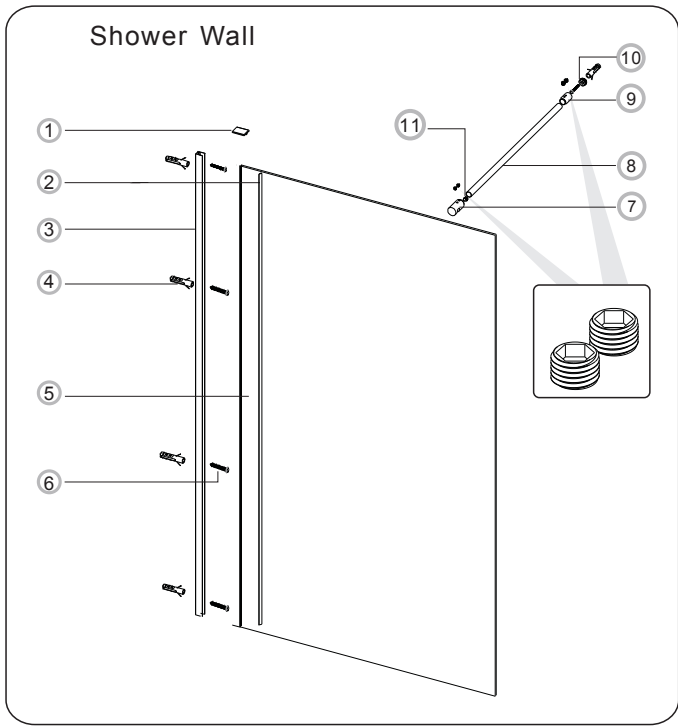

Shower Wall

End Panel

INSTALLATION GUIDE

If you install the product in a way that differs from this manual this will void all guarantees. Before installation check that the product meets all your requirements and is not damaged. By proceeding with installation, you accept the condition of the product. The wall plugs supplied with the installation kit are for use in solid walls. Hollow or 'stud partition' walls will require alternative fixings. Please consult your local hardware supplier for the correct type.

Size	Adjustment
800	775-790
900	875-890
1000	975-990
1100	1075-1090
1200	1175-1190

No.	Qty	Part No.	6	5	SP02SY51
1	1	A04S0028B	7	1	SP0N069B
2	1	A04S0014B	8	1	SP0N068B
3	1	A04S0027B	9	1	SP0N071B
4	5	SP02SP12	10	1	SP0N072
5	3	A	11	1	SP0N070
			12	1	A04S0010B