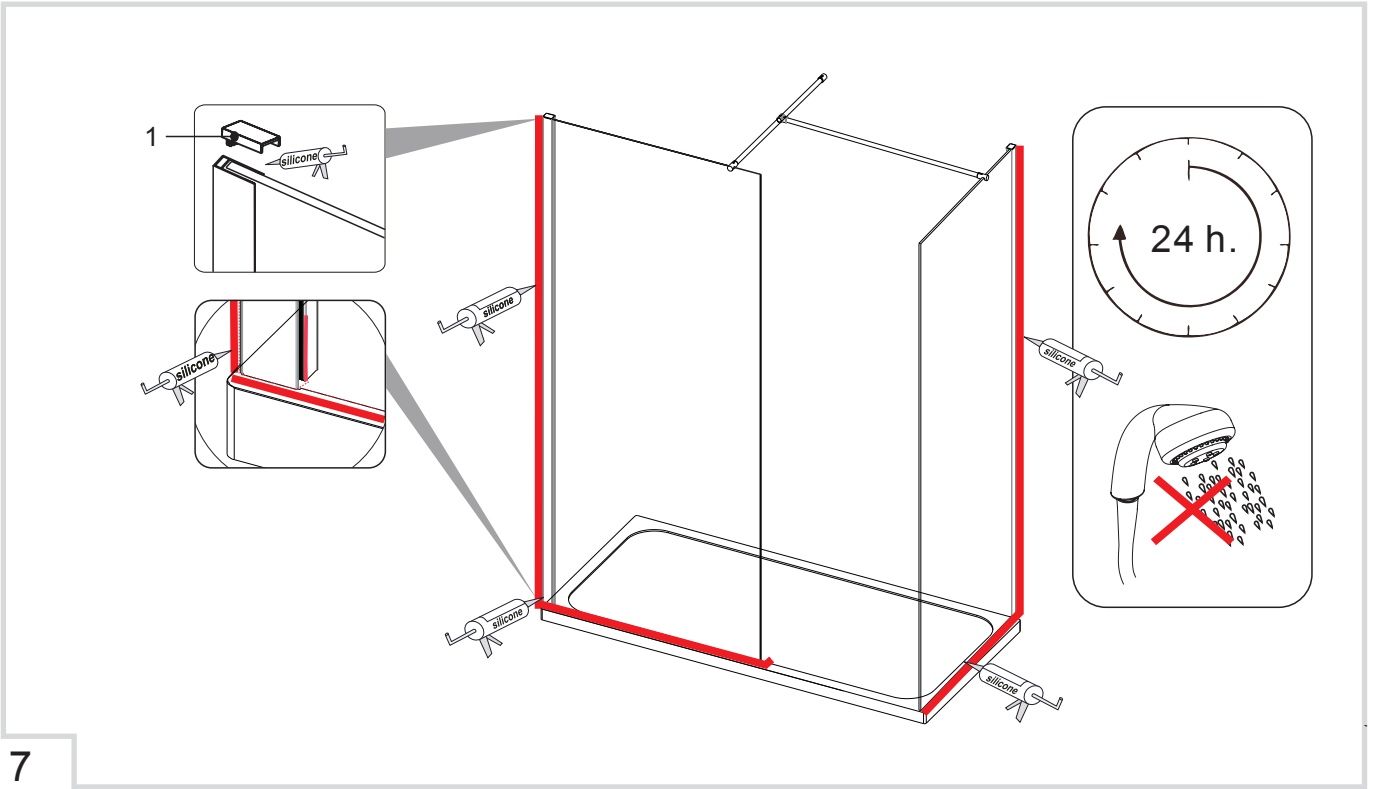

Shower Wall

End Panel

INSTALLATION GUIDE

If you install the product in a way that differs from this manual this will void all guarantees. Before installation check that the product meets all your requirements and is not damaged. By proceeding with installation, you accept the condition of the product. The wall plugs supplied with the installation kit are for use in solid walls. Hollow or 'stud partition' walls will require alternative fixings. Please consult your local hardware supplier for the correct type.

x1

6mm

PH2

Shower Wall

1

2

4

Shower wall

Note: make sure the glass is plumb

End Panel

7