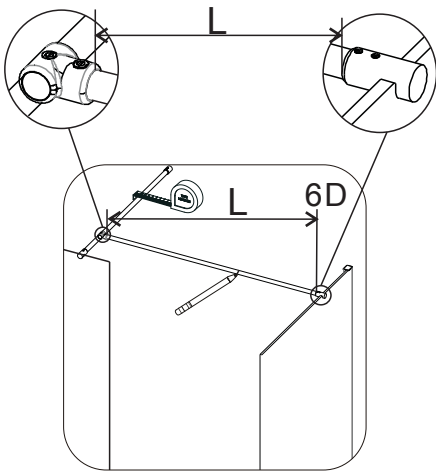

Shower Wall

End Panel

INSTALLATION GUIDE

If you install the product in a way that differs from this manual this will void all guarantees. Before installation check that the product meets all your requirements and is not damaged. By proceeding with installation, you accept the condition of the product. The wall plugs supplied with the installation kit are for use in solid walls. Hollow or 'stud partition' walls will require alternative fixings. Please consult your local hardware supplier for the correct type.

x1

6mm

PH2

Shower Wall

1

2

4

Shower wall

Note: make sure the glass is plumb

End Panel

7