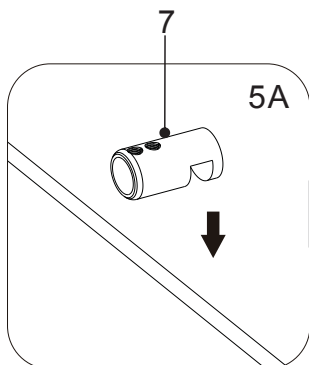

Shower Wall

End Panel

INSTALLATION GUIDE

If you install the product in a way that differs from this manual this will void all guarantees. Before installation check that the product meets all your requirements and is not damaged. By proceeding with installation, you accept the condition of the product. The wall plugs supplied with the installation kit are for use in solid walls. Hollow or 'stud partition' walls will require alternative fixings. Please consult your local hardware supplier for the correct type.

x1

6mm

PH2

Shower Wall

1

2

4

Shower wall