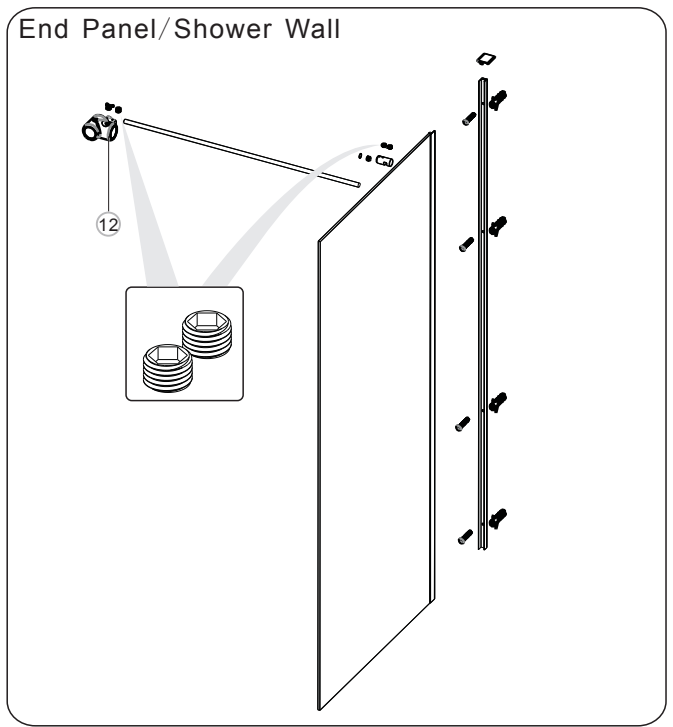

Shower Wall

End Panel

INSTALLATION GUIDE

If you install the product in a way that differs from this manual this will void all guarantees. Before installation check that the product meets all your requirements and is not damaged. By proceeding with installation, you accept the condition of the product. The wall plugs supplied with the installation kit are for use in solid walls. Hollow or 'stud partition' walls will require alternative fixings. Please consult your local hardware supplier for the correct type.

Size	Adjustment
800	775-790
900	875-890
1000	975-990
1100	1075-1090
1200	1175-1190

No.	Qty	Part No.	6	5	SP02SY51
1	1	A04S0028B	7	1	SP0N069B
2	1	A04S0014B	8	1	SP0N068B
3	1	A04S0027B	9	1	SP0N071B
4	5	SP02SP12	10	1	SP0N072
5	3	A	11	1	SP0N070
			12	1	A04S0010B