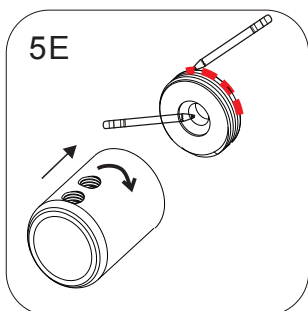

Shower Wall

End Panel

INSTALLATION GUIDE

If you install the product in a way that differs from this manual this will void all guarantees. Before installation check that the product meets all your requirements and is not damaged. By proceeding with installation, you accept the condition of the product. The wall plugs supplied with the installation kit are for use in solid walls. Hollow or 'stud partition' walls will require alternative fixings. Please consult your local hardware supplier for the correct type.

x1

6mm

PH2

Shower Wall

1

2

4

Shower wall

Note: make sure the glass is plumb

End Panel

7