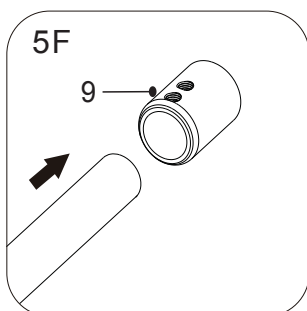

Size	Adjustment
800	775-790
900	875-890
1000	975-990
1100	1075-1090
1200	1175-1190

No.	Qty	Part No.	6	5	SP02SY51
1	1	A04S0028B	7	1	SP0N069B
2	1	A04S0014B	8	1	SP0N068B
3	1	A04S0027B	9	1	SP0N071B
4	5	SP02SP12	10	1	SP0N072
5	3	A	11	1	SP0N070
			12	1	A04S0010B

4x30mm

6x5

4x5

8x1

9x1

10x1

11x1

1x1

x1

6mm

PH2

Shower Wall

1

2

4

Shower wall

Note: make sure the glass is plumb

End Panel

7