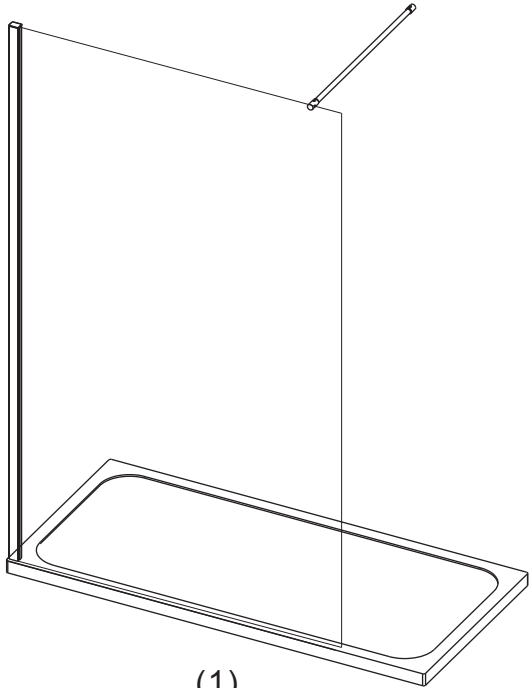

Shower Wall

End Panel

INSTALLATION GUIDE

If you install the product in a way that differs from this manual this will void all guarantees. Before installation check that the product meets all your requirements and is not damaged. By proceeding with installation, you accept the condition of the product. The wall plugs supplied with the installation kit are for use in solid walls. Hollow or 'stud partition' walls will require alternative fixings. Please consult your local hardware supplier for the correct type.

Size	Adjustment
800	775-790
900	875-890
1000	975-990
1100	1075-1090
1200	1175-1190

No.	Qty	Part No.	6	5	SP02SY51
1	1	A04S0028B	7	1	SP0N069B
2	1	A04S0014B	8	1	SP0N068B
3	1	A04S0027B	9	1	SP0N071B
4	5	SP02SP12	10	1	SP0N072
5	3	A	11	1	SP0N070
			12	1	A04S0010B

4x30mm

6x5

4x5

8x1

9x1

10x1

11x1

1x1