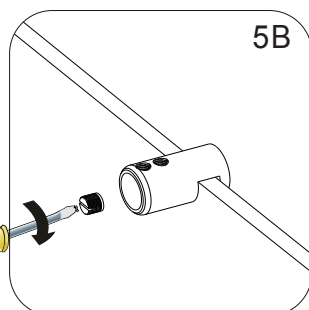

Shower Wall

End Panel

INSTALLATION GUIDE

If you install the product in a way that differs from this manual this will void all guarantees. Before installation check that the product meets all your requirements and is not damaged. By proceeding with installation, you accept the condition of the product. The wall plugs supplied with the installation kit are for use in solid walls. Hollow or 'stud partition' walls will require alternative fixings. Please consult your local hardware supplier for the correct type.

x1

6mm

PH2

Shower Wall

1

2

4

Shower wall