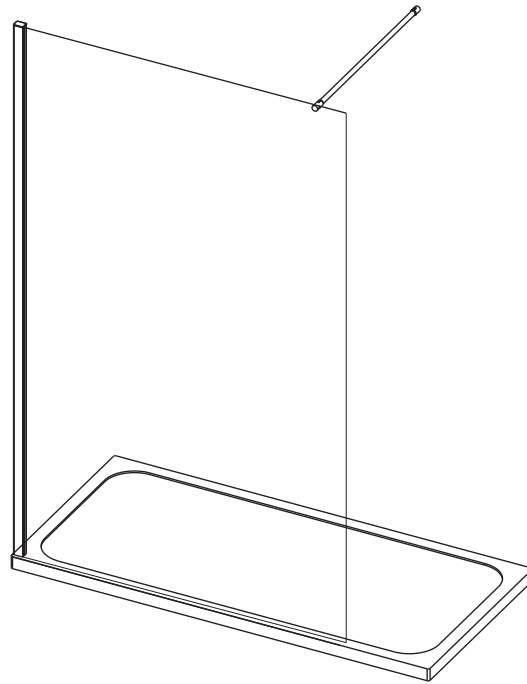

Shower Wall

End Panel

INSTALLATION GUIDE

If you install the product in a way that differs from this manual this will void all guarantees. Before installation check that the product meets all your requirements and is not damaged. By proceeding with installation, you accept the condition of the product. The wall plugs supplied with the installation kit are for use in solid walls. Hollow or 'stud partition' walls will require alternative fixings. Please consult your local hardware supplier for the correct type.

x1

6mm

PH2

Shower Wall

1

2

4

Shower wall