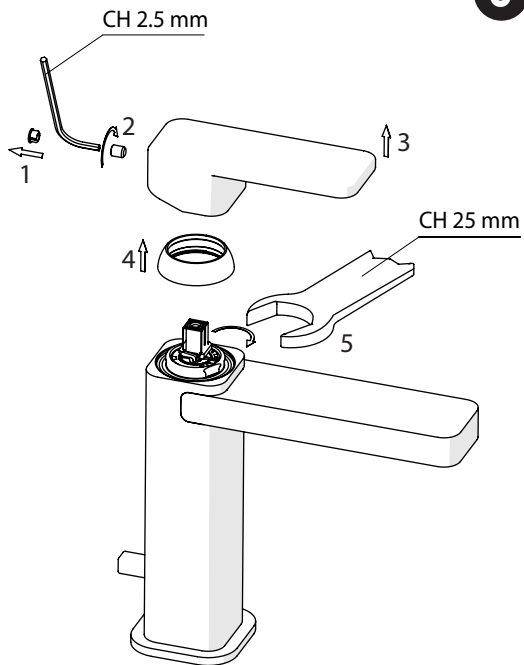

-50%

7

ON 50%

ON 100%

8

9

No limitation of temperature

Partial limitation of temperature

Maximum position Only cold water

**NOBILIS®**  
The Best Technology for Water

LP90118/1

LP90119/1

IISTRLP90118/1---STD

[www.grupponobili.it](http://www.grupponobili.it)

REV2.07/2013

10