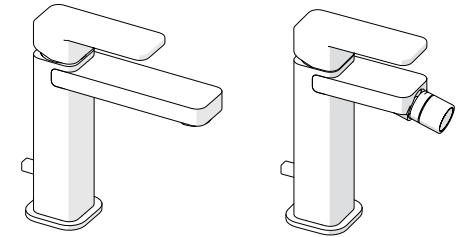

-50%

7

ON 50%

ON 100%

8

9

No limitation of temperature

Partial limitation of temperature

Maximum position Only cold water

**NOBILIS®**  
The Best Technology for Water

LP90118/1

LP90119/1

IISTRLP90118/1---STD

[www.grupponobili.it](http://www.grupponobili.it)

REV2.07/2013

10