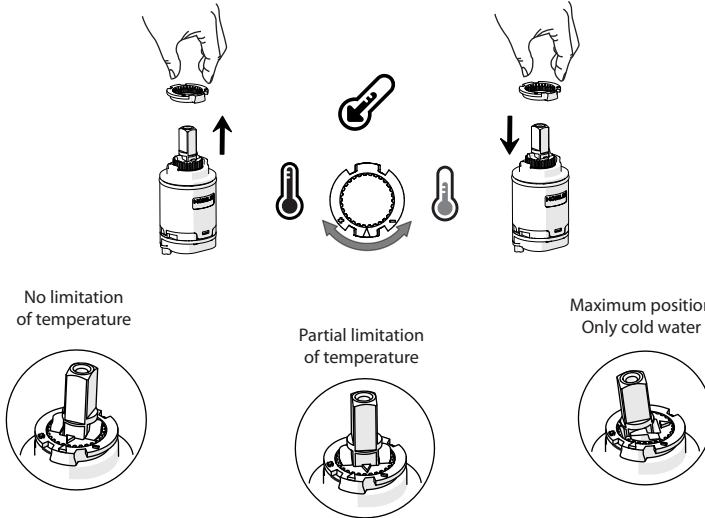

-50%

7

ON 50%

ON 100%

8

9

No limitation of temperature

Partial limitation of temperature

Maximum position Only cold water

**NOBILIS®**  
The Best Technology for Water

LP90118/1

LP90119/1

IISTRLP90118/1---STD

[www.grupponobili.it](http://www.grupponobili.it)

REV2.07/2013

10