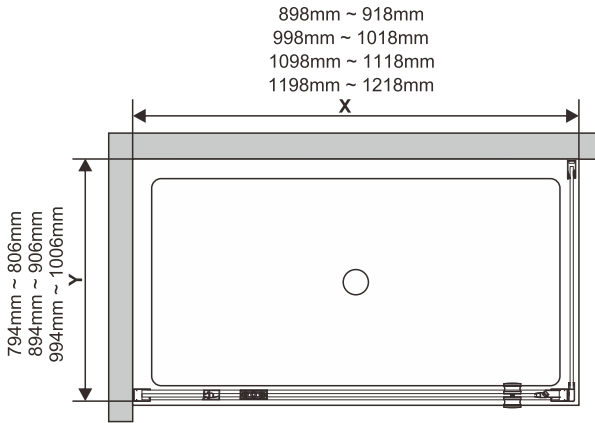

Installation / Montage / Монтаж

Aula 11P20, Aula 11P17, Aula 11P14, Aula 11P06, Aula 11P03, Aula 11P22, Aula 11P15, Aula 11P07, Aula 11P18, Aula 11P19, Aula 11P16, Aula 11P10

B 01