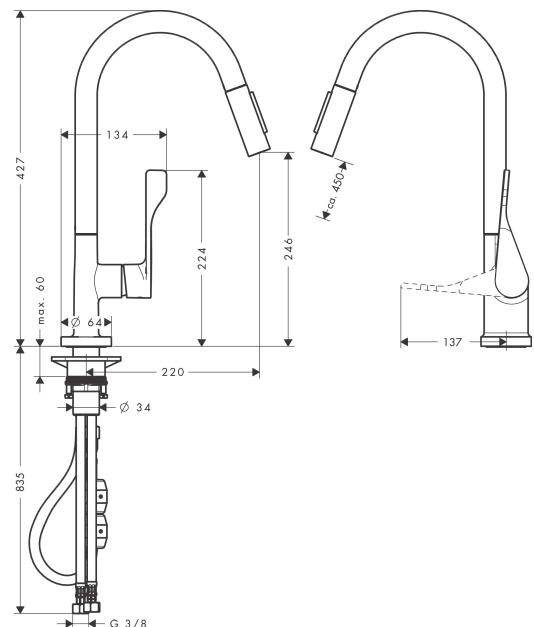

AXOR Citterio
Single lever kitchen mixer 250 with pull-out spray
 Finish: **Matt Black** Article Number: **39835670**

product features

- ComfortZone 250
- swivel range adjustable in 2 steps to 110° or 150°
- shower spray, laminar spray
- lockable shower spray, spray returns through pressing spray diverter
- MagFit magnetic shower support
- quick connect hose
- connection dimension: DN15
- maximum flow rate at 3 bar: 9 l/min
- ceramic cartridge
- connection type: G 3/8 connections
- temperature limitation adjustable
- integrated non-return valve
- suitable for continuous flow water heaters
- extension length up to 50 cm

Technology

Product image

Scale drawing

AXOR Citterio
Single lever kitchen mixer 250 with pull-out spray
 Finish: **Matt Black** Article Number: **39835670**

Flowchart