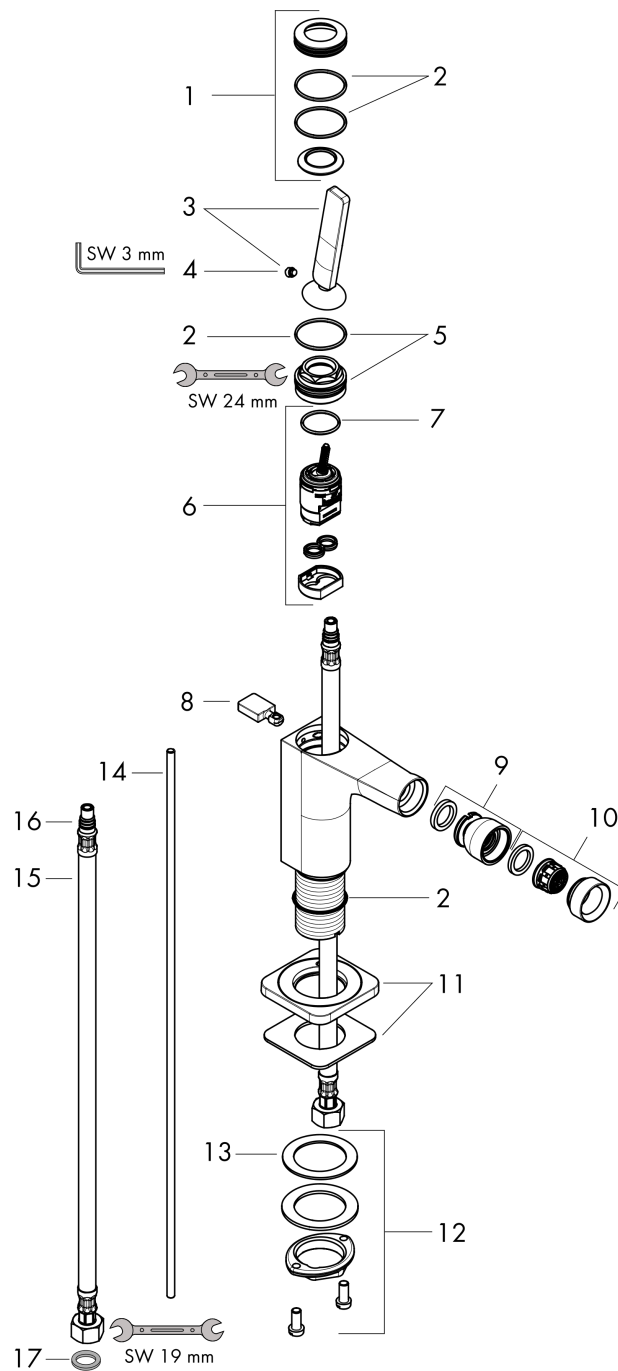

AXOR Citterio E
Single lever bidet mixer with pin handle and pop-up waste set
 Finish: **Matt Black** Article Number: **36120670**

product features

- consists of: single lever bidet mixer, waste set
- projection: 114 mm
- spout height: 105 mm
- aerator with ball pivot
- spray type: normal spray
- maximum flow rate at 3 bar: 7,2 l/min
- ceramic cartridge
- suitable for continuous flow water heaters
- pop-up waste set G 1¼
- connection type: G ¾ connections
- connection dimension: DN15

Technology

Product image

Scale drawing

AXOR Citterio E
Single lever bidet mixer with pin handle and pop-up waste set
 Finish: **Matt Black** Article Number: **36120670**

Flowchart

AXOR Citterio E
Single lever bidet mixer with pin handle and pop-up waste set
 Finish: **Matt Black** Article Number: **36120670**

Exploded Drawing

Year of production: >07/22

AXOR Citterio E
Single lever bidet mixer with pin handle and pop-up waste set
 Finish: **Matt Black** Article Number: **36120670**

Spare part list

Year of production: >07/22

Pos.		Article Number	PC	PU
1	escutcheon	92188670	61	1
2	O-ring 30x1,5	98433000	1	1
3	handle	92189670	60	1
4	hollow set screw M6x6	97660000	1	1
5	nut	95667000	7	1
6	cartridge, assy	96339000	12	1
7	O-ring 21,95x1,78	95169000	1	1
8	diverter knob	92197XXX	7	-
9	ball joint	96050670	59	1
10	aerator M24x1 (7 l/min)	94005670	57	1
11	escutcheon	92190670	61	1
12	fixing set (Ø 32)	13961000	7	1
13	lever collar	97548000	1	1
14	pull rod	95128000	10	1
15	connection hose 600 mm M8x0,75 G3/8	96556000	7	1
16	O-ring 7x1,5	98422000	1	1
17	sealing set	95581000	2	1
a	fixation extension 35 mm	13898000	12	1
b	pop up waste	94139000	98	1