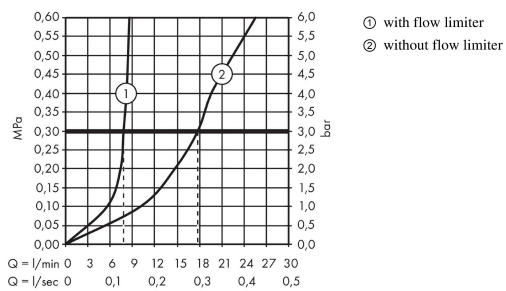

AXOR Citterio E
Single lever bidet mixer with pin handle and pop-up waste set
Finish: **Matt Black** Article Number: **36120670**

Flowchart