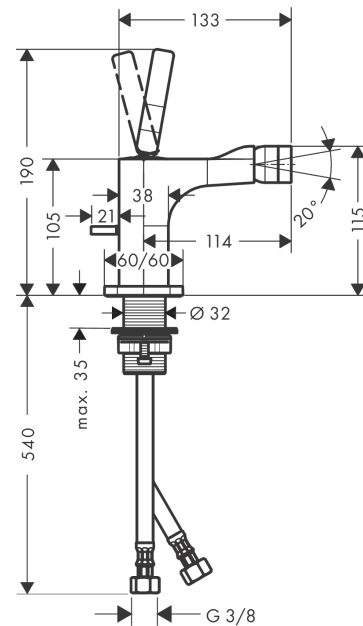

AXOR Citterio E
Single lever bidet mixer with pin handle and pop-up waste set
 Finish: **Matt Black** Article Number: **36120670**

product features

- consists of: single lever bidet mixer, waste set
- projection: 114 mm
- spout height: 105 mm
- aerator with ball pivot
- spray type: normal spray
- maximum flow rate at 3 bar: 7,2 l/min
- ceramic cartridge
- suitable for continuous flow water heaters
- pop-up waste set G 1¼
- connection type: G ¾ connections
- connection dimension: DN15

Technology

Product image

Scale drawing

AXOR Citterio E
Single lever bidet mixer with pin handle and pop-up waste set
 Finish: **Matt Black** Article Number: **36120670**

Flowchart

AXOR Citterio E
Single lever bidet mixer with pin handle and pop-up waste set
 Finish: **Matt Black** Article Number: **36120670**

Exploded Drawing

Year of production: >07/22

AXOR Citterio E
Single lever bidet mixer with pin handle and pop-up waste set
 Finish: **Matt Black** Article Number: **36120670**

Spare part list

Year of production: >07/22

Pos.		Article Number	PC	PU
1	escutcheon	92188670	61	1
2	O-ring 30x1,5	98433000	1	1
3	handle	92189670	60	1
4	hollow set screw M6x6	97660000	1	1
5	nut	95667000	7	1
6	cartridge, assy	96339000	12	1
7	O-ring 21,95x1,78	95169000	1	1
8	diverter knob	92197XXX	7	-
9	ball joint	96050670	59	1
10	aerator M24x1 (7 l/min)	94005670	57	1
11	escutcheon	92190670	61	1
12	fixing set (Ø 32)	13961000	7	1
13	lever collar	97548000	1	1
14	pull rod	95128000	10	1
15	connection hose 600 mm M8x0,75 G3/8	96556000	7	1
16	O-ring 7x1,5	98422000	1	1
17	sealing set	95581000	2	1
a	fixation extension 35 mm	13898000	12	1
b	pop up waste	94139000	98	1