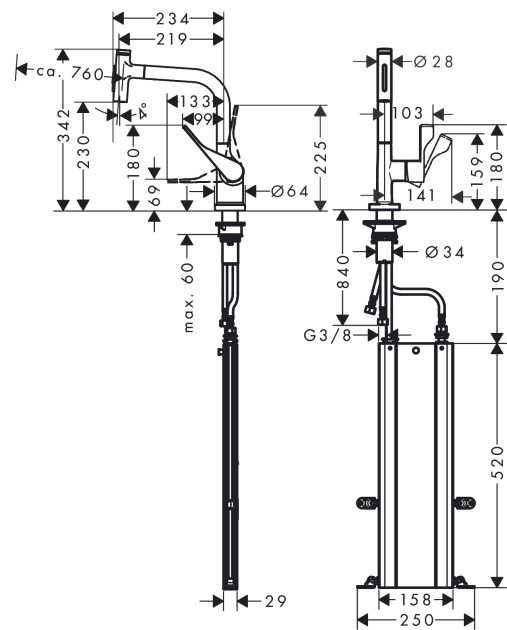

#### product features

- consists of: single lever kitchen mixer, hose box
- ComfortZone 230
- I-spout
- swivel range adjustable in 2 steps to 110° or 150°
- laminar spray, shower spray
- lockable shower spray, spray returns through pressing spray diverter and spray returns automatically through handle closing
- Select button for a comfortable start/stop of the water flow
- MagFit magnetic shower support
- connection dimension: DN15
- maximum flow rate at 3 bar: 7 l/min
- ceramic cartridge
- connection type: G 3/8 connections
- temperature limitation adjustable
- integrated non-return valve
- suitable for continuous flow water heaters
- sBox for quiet, smooth and protected hose guidance in the cabinet, under the countertop
- extension length up to 76 cm

## Scale drawing