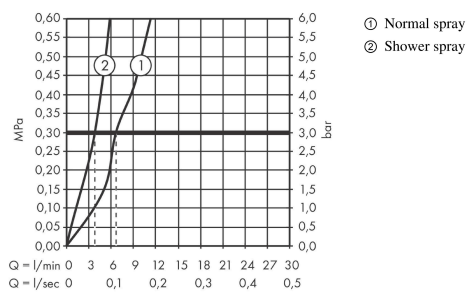

AXOR Citterio
Single lever kitchen mixer Select 230 2jet with pull-out spray and sBox
Finish: **Matt Black** Article Number: **39862670**

Product image

Scale drawing

Flowchart