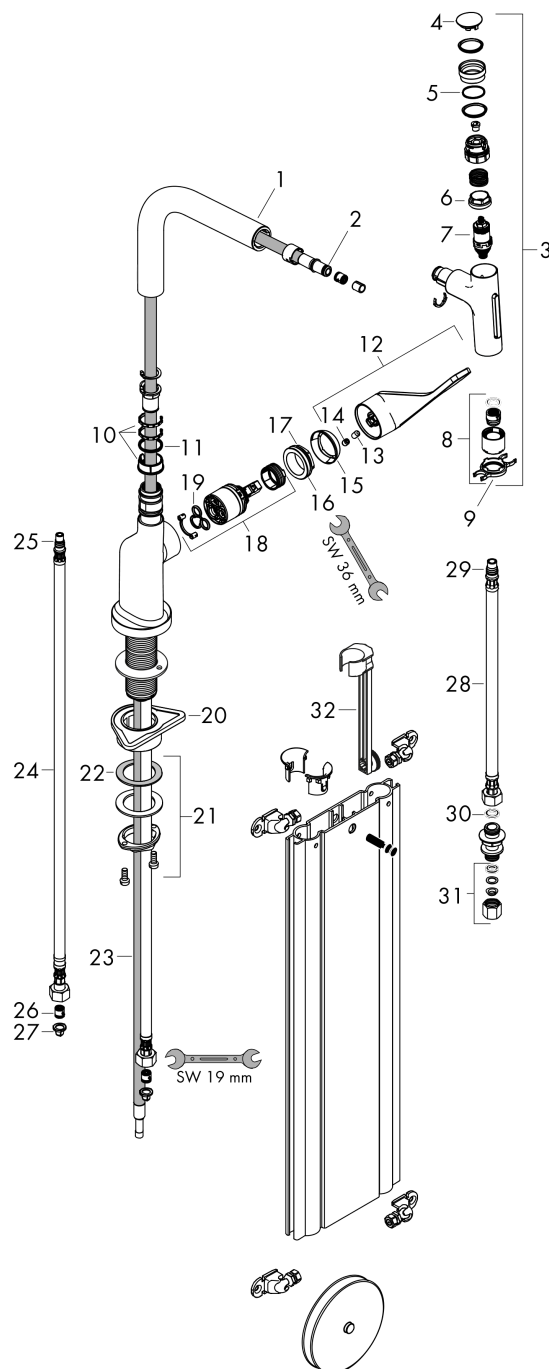

## Scale drawing

## Flowchart

**AXOR Citterio**  
**Single lever kitchen mixer Select 230 2jet with pull-out spray and sBox**  
 Finish: **Matt Black** Article Number: **39862670**

## Exploded Drawing

Year of production: >04/22

**AXOR Citterio**  
**Single lever kitchen mixer Select 230 2jet with pull-out spray and sBox**  
 Finish: **Matt Black** Article Number: **39862670**

## Spare part list

Year of production: >04/22

Pos.		Article Number	PC	PU
1	spout cpl.	92583670	62	1
2	O-ring 8x2	98112000	1	1
3	handspray	93410670	67	1
4	cover	92566670	55	1
5	O-Ring 14x1,5	98201000	1	1
6	nut	92567000	6	1
7	shut off unit	98463000	10	1
8	spray former	93342000	10	1
9	service tool	95910000	3	1
10	set of lever collars	98365000	3	1
11	O-ring 21x2,5	98211000	1	1
12	-	39861670	99	1
13	hollow set screw M6x10 DIN 916	96029000	1	1
14	screw cover	96338000	1	1
15	flange	98603000	7	1
16	nut	96461000	8	1
17	O-Ring 32x2	98193000	1	1
18	cartridge, assy	92730000	11	1
19	seal	95008000	3	1
20	support	97523000	2	1
21	fixing set (Ø 34)	95049000	5	1
22	lever collar	97548000	1	1
23	hose	93188000	15	1
24	connection hose 900 mm M8x0,75 G3/8	95372000	8	1
25	O-ring 7x1,5	98422000	1	1
26	non return valve DW 10	96456000	3	1
27	filter packing	95291000	4	1
28	connection hose 450 mm M10x1 G3/8	96507000	9	1
29	O-ring 8x1,75	97827000	1	1
30	sealing set	95581000	2	1
31	squeezing connection	96099000	3	1
32	extension set	43333000	99	1
a	Grease	90920000	5	1