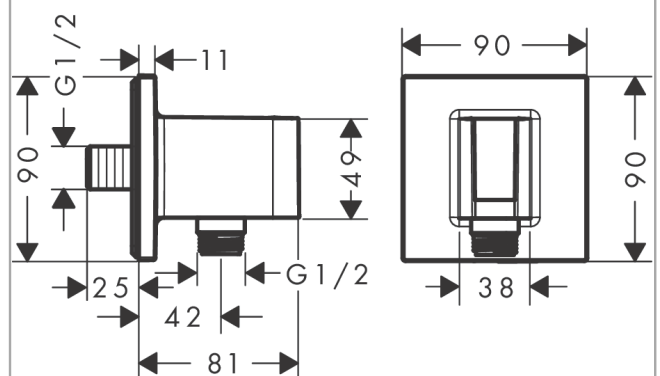

Scale drawing