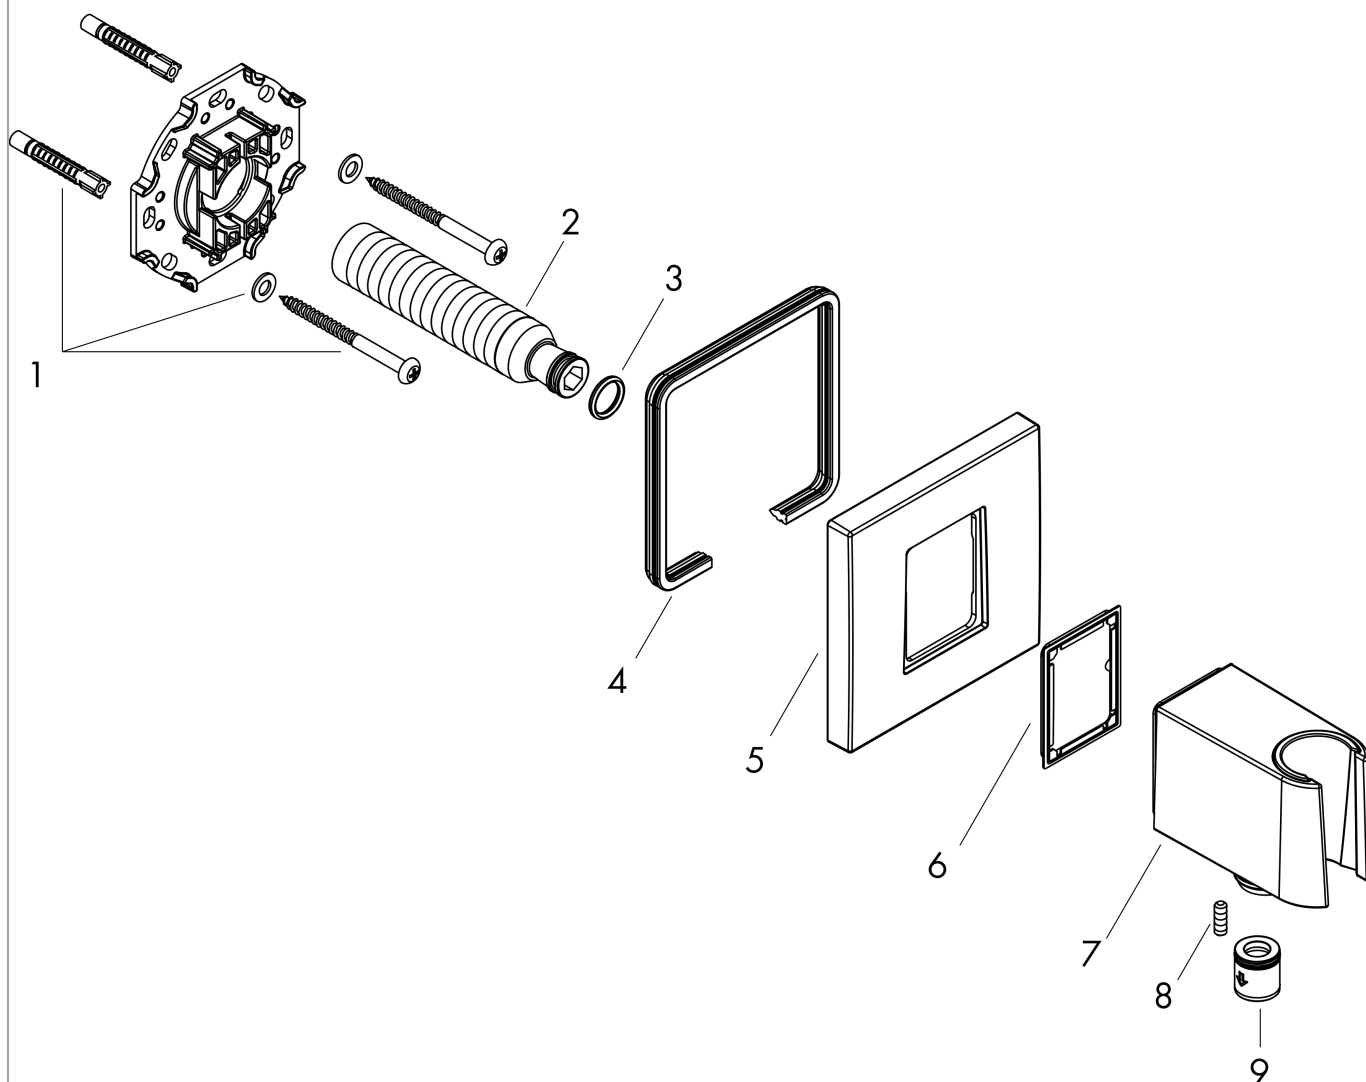

#### product features

- integrated support function
- metal housing with internal water supply made of plastic
- non-return valve
- connection type: G ½
- for shower hoses with a conical nut

### Porter unit square

Finish: **Brushed Black Chrome**

Article Number: **36734340**

## Exploded Drawing

Year of production: >07/22

**AXOR ShowerSolutions**

**Porter unit square**

Finish: **Brushed Black Chrome**    Article Number: **36734340**

**Spare part list**

Year of production: >07/22