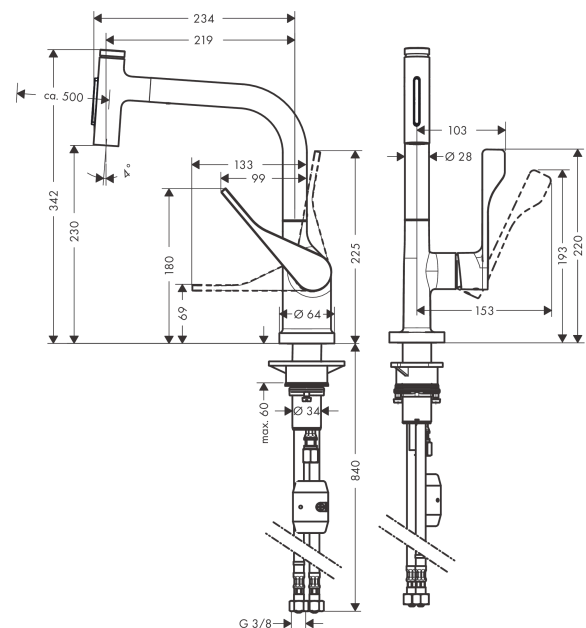

AXOR Citterio
Single lever kitchen mixer Select 230 2jet with pull-out spray
 Finish: **Matt Black** Article Number: **39863670**

product features

- ComfortZone 230
- I-spout
- swivel range adjustable in 2 steps to 110° or 150°
- laminar spray, shower spray
- lockable shower spray, spray returns through pressing spray diverter and spray returns automatically through handle closing
- Select button for a comfortable start/stop of the water flow
- MagFit magnetic shower support
- connection dimension: DN15
- maximum flow rate at 3 bar: 8 l/min
- ceramic cartridge
- connection type: G 3/8 connections
- temperature limitation adjustable
- integrated non-return valve
- suitable for continuous flow water heaters
- extension length up to 50 cm

Technology

Product image

Scale drawing

AXOR Citterio
Single lever kitchen mixer Select 230 2jet with pull-out spray
 Finish: **Matt Black** Article Number: **39863670**

Flowchart