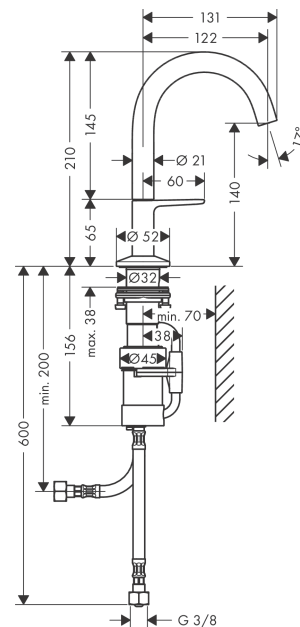

### product features

- consists of: Basin mixer, waste set
- ComfortZone 140
- projection: 122 mm
- spout height: 140 mm
- handle variant: Select
- spray type: normal spray
- maximum flow rate at 3 bar: 5 l/min
- Select cartridge with temperature control
- temperature limitation adjustable
- suitable for continuous flow water heaters
- push-open waste set G 1¼
- material waste set: metal
- connection type: G ¾ connections
- connection dimension: DN15
- cold water in basic handle position
- EU taxonomy: max. 6 l/min - Substantial Contribution (SC) possible

### Scale drawing

**AXOR One**  
**Basin mixer Select 140 with push-open waste set**  
Finish: **Matt White** Article Number: **48010700**