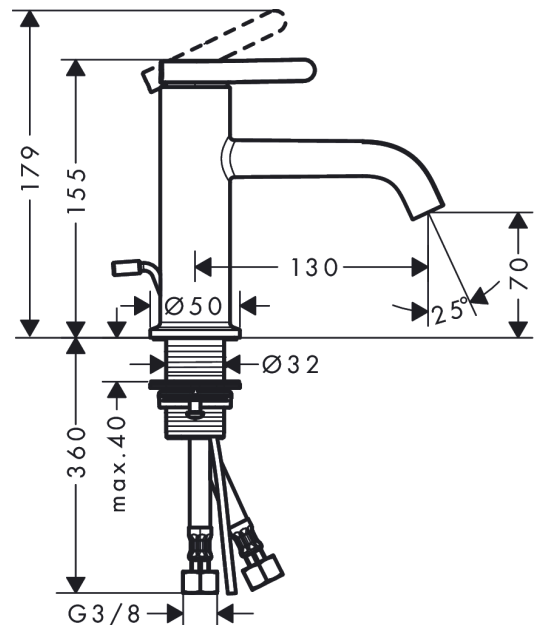

#### product features

- consists of: single lever basin mixer, waste set
- ComfortZone 70
- projection: 130 mm
- spout height: 70 mm
- handle variant: lever handle
- spray type: normal spray
- maximum flow rate at 3 bar: 5 l/min
- ceramic cartridge
- temperature limitation adjustable
- suitable for continuous flow water heaters
- pop-up waste set G 1¼
- material waste set: metal
- connection type: G ¾ connections
- connection dimension: DN15
- EU taxonomy: max. 6 l/min - Substantial Contribution (SC) possible

#### Scale drawing

**AXOR One**  
**Single lever basin mixer 70 with lever handle and pop-up waste set**  
 Finish: **Matt White** Article Number: **48000700**