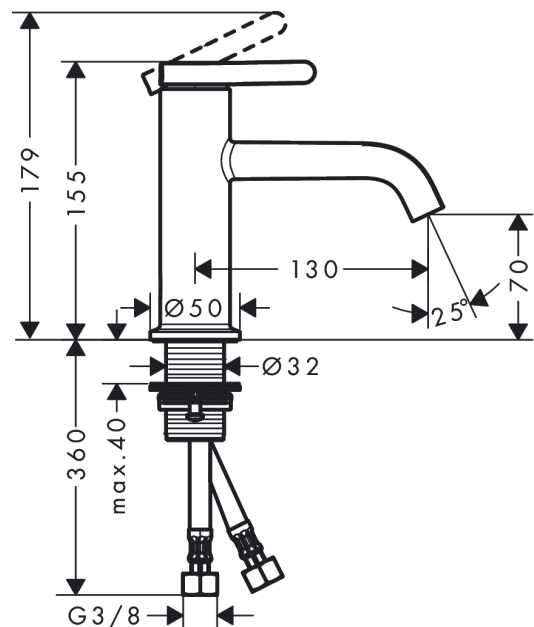

**AXOR One**  
**Single lever basin mixer 70 with lever handle and waste set**  
 Finish: **Matt White** Article Number: **48001700**

**product features**

- consists of: single lever basin mixer, waste set
- ComfortZone 70
- projection: 130 mm
- spout height: 70 mm
- handle variant: lever handle
- spray type: normal spray
- maximum flow rate at 3 bar: 5 l/min
- ceramic cartridge
- temperature limitation adjustable
- suitable for continuous flow water heaters
- non-closing waste set
- material waste set: metal
- connection type: G 3/8 connections
- connection dimension: DN15
- EU taxonomy: max. 6 l/min - Substantial Contribution (SC) possible

**Technology**

**Design awards**

**Product image**

**Scale drawing**

**AXOR One**  
**Single lever basin mixer 70 with lever handle and waste set**  
Finish: **Matt White** Article Number: **48001700**

## Flowchart