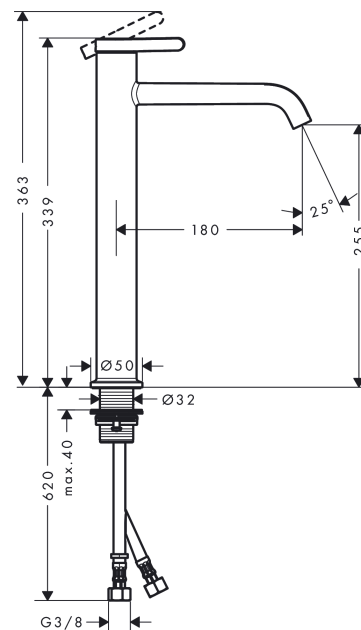

AXOR One
Single lever basin mixer 260 with lever handle for wash bowls with waste set
 Finish: **Matt White** Article Number: **48002700**

product features

- consists of: single lever basin mixer, waste set
- ComfortZone 260
- projection: 180 mm
- spout height: 255 mm
- handle variant: lever handle
- spray type: normal spray
- maximum flow rate at 3 bar: 5 l/min
- ceramic cartridge
- temperature limitation adjustable
- suitable for continuous flow water heaters
- non-closing waste set
- material waste set: metal
- connection type: G 3/8 connections
- connection dimension: DN15
- EU taxonomy: max. 6 l/min - Substantial Contribution (SC) possible

Technology

Design awards

Product image

Scale drawing

AXOR One
Single lever basin mixer 260 with lever handle for wash bowls with waste set
Finish: **Matt White** Article Number: **48002700**

Flowchart