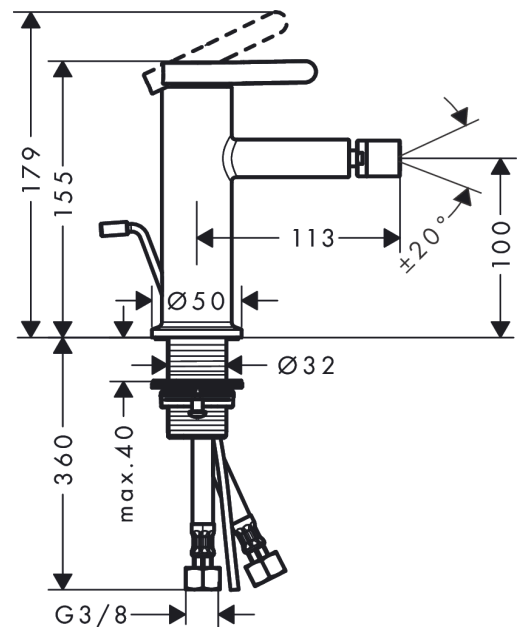

**AXOR One**  
**Single lever bidet mixer with pop-up waste set**  
 Finish: **Matt White** Article Number: **48210700**

### product features

- consists of: single lever bidet mixer, waste set
- projection: 113 mm
- spout height: 100 mm
- aerator with ball pivot
- spray type: normal spray
- maximum flow rate at 3 bar: 5 l/min
- ceramic cartridge
- temperature limitation adjustable
- suitable for continuous flow water heaters
- pop-up waste set G 1¼
- material waste set: metal
- connection type: G ¾ connections
- connection dimension: DN15
- EU taxonomy: max. 6 l/min - Substantial Contribution (SC) possible

### Scale drawing

**AXOR One**  
**Single lever bidet mixer with pop-up waste set**  
Finish: **Matt White** Article Number: **48210700**