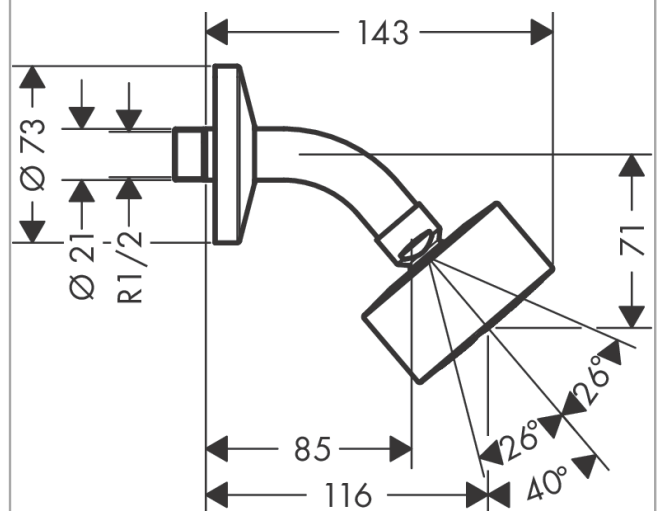

AXOR One
Overhead shower 75 1jet EcoSmart with shower arm
 Finish: **Matt White** Article Number: **48490700**

product features

- consists of: overhead shower, shower arm
- shower head size: 73 mm
- spray type: PowderRain
- projection 116 mm
- ball-joint: overhead shower angle adjustable
- material spray disc: metal
- shower arm length 85 mm
- maximum flow rate at 3 bar: 8,7 l/min
- flow rate PowderRain spray (at 3 bar): 8,7 l/min
- function from: 6,3 l/min
- minimum flow pressure: 1 bar
- overhead shower removable for cleaning
- installation: wall
- connection thread G ½
- connection dimension: DN15
- suitable for continuous flow water heaters

Technology

Design awards

Product image

Scale drawing

AXOR One
Overhead shower 75 1jet EcoSmart with shower arm
 Finish: **Matt White** Article Number: **48490700**

Flowchart