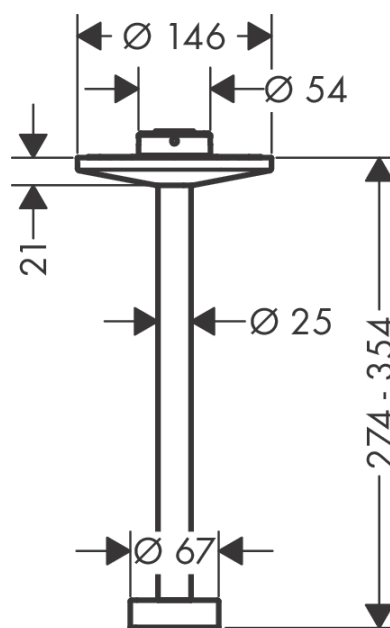

AXOR One
Ceiling connector 300 mm for overhead shower 280 2jet
Finish: **Matt White** Article Number: **48496700**

product features

- length: 300 mm
- installation type: on a basic set
- material: solid brass
- connection type: G ½

Product image

Scale drawing

AXOR One
Ceiling connector 300 mm for overhead shower 280 2jet
Finish: **Matt White** Article Number: **48496700**

Exploded Drawing

Year of production: >04/21

AXOR One
Ceiling connector 300 mm for overhead shower 280 2jet
 Finish: **Matt White** Article Number: **48496700**

Spare part list

Year of production: >04/21

Pos.		Article Number	PC	PU
1	shower arm	93975700	0	1
2	O-ring 9x2	98119000	1	1
3	null	93841000	1	1
4	O-ring 120x2,5	93399000	2	1
5	O-ring 11x1,5	98385000	1	1
6	O-ring 45x2,5	98432000	1	1
7	filter	93967000	1	1
8	filter	97735000	1	1