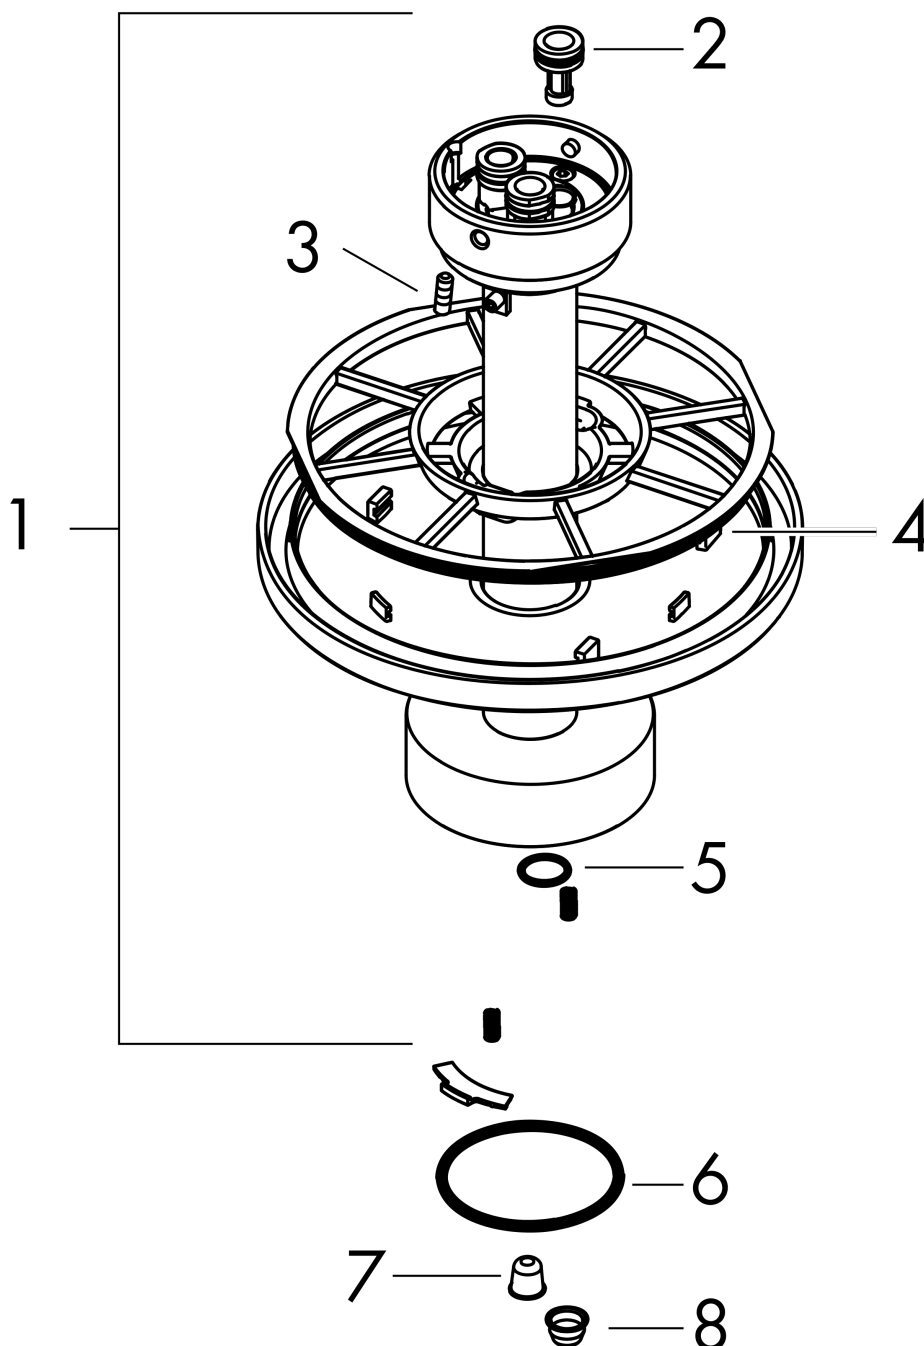

AXOR One
Ceiling connector 300 mm for overhead shower 280 2jet
Finish: **Matt White** Article Number: **48496700**

product features

- length: 300 mm
- installation type: on a basic set
- material: solid brass
- connection type: G ½

Product image

Scale drawing

AXOR One
Ceiling connector 300 mm for overhead shower 280 2jet
Finish: **Matt White** Article Number: **48496700**

Exploded Drawing

Year of production: >04/21

AXOR One
Ceiling connector 300 mm for overhead shower 280 2jet
 Finish: **Matt White** Article Number: **48496700**

Spare part list

Year of production: >04/21

Pos.		Article Number	PC	PU
1	shower arm	93975700	0	1
2	O-ring 9x2	98119000	1	1
3	null	93841000	1	1
4	O-ring 120x2,5	93399000	2	1
5	O-ring 11x1,5	98385000	1	1
6	O-ring 45x2,5	98432000	1	1
7	filter	93967000	1	1
8	filter	97735000	1	1