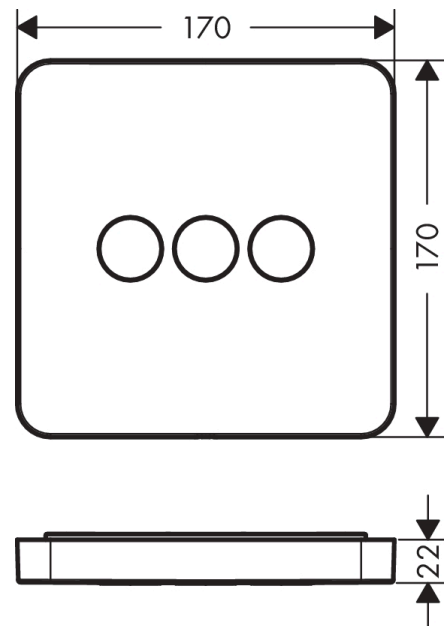

### product features

- 3 functions
- simultaneous use of several outlets
- Select push-button on/off control for 3 functions
- Start/stop valve to operate the functions
- maximum flow rate at 3 bar: 30 l/min
- flow rate upper outlet: 26 l/min
- Flow rate left and right: 29 l/min
- Safety stop at 40 °C
- connection type: basic set
- valve is delivered with buttons Rain large, Waterfall, hand shower

### Scale drawing

**AXOR ShowerSelect**  
**Valve for concealed installation softsquare for 3 functions**  
 Finish: **Matt Black** Article Number: **36773670**