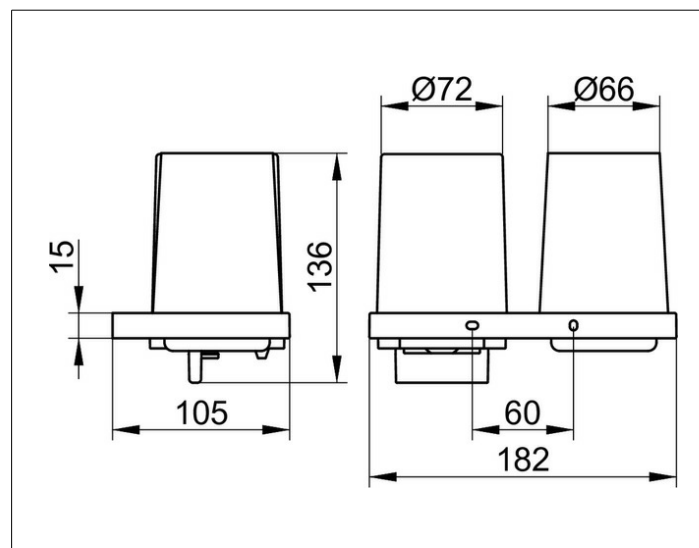

Объем: около 180 мл

Дозировка: около 0,5 мл/нажатие

ПОВЕРХНОСТЬ

Бронза шлифованная

ЧЕРТЕЖ

СПЕЦИФИКАЦИИ

KEUCO EDITION 11 11153039000 double holder for wall mounting, complete

brushed bronze twin bracket consisting of:

1 x crystal glass tumbler and lotion dispenser 1x dash; complete with frosted crystal glass and pump fluid into rectilinear geometric shape design and clear language, easy to clean

Height 5-3/8", width 7-3/16", 4-1/8"